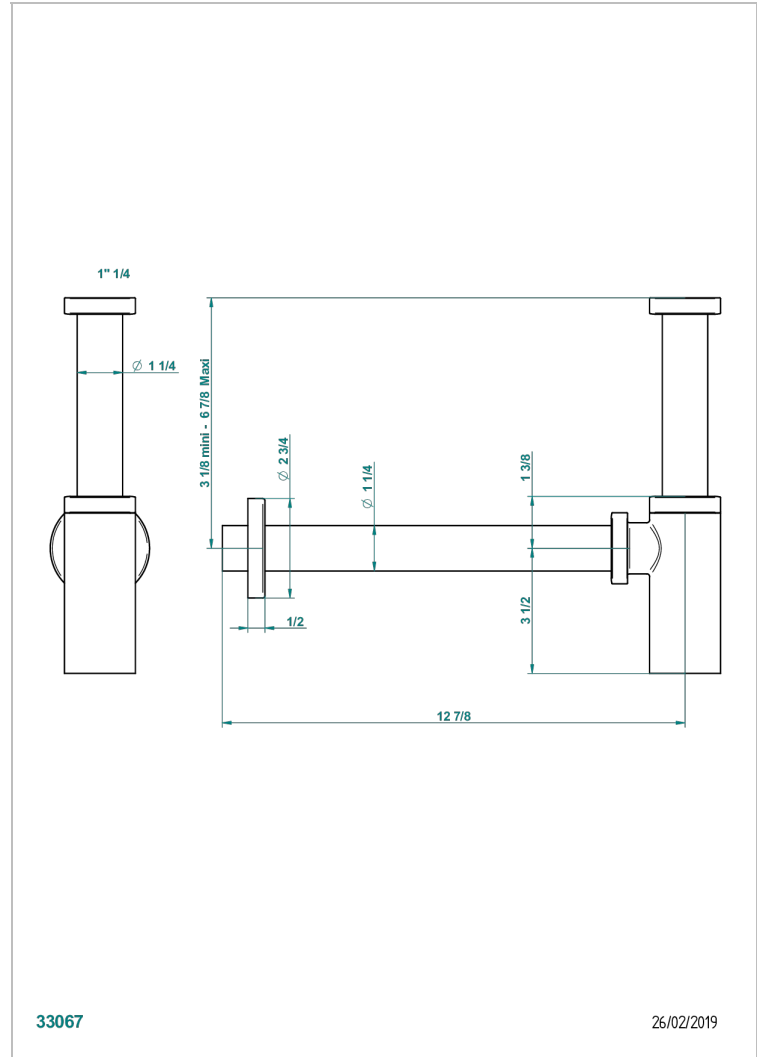

SYSTEM CRYSTAL

G9J-309S/US

Trap only for waste

THG[®]
PARIS

33067

26/02/2019

CHARACTERISTIC

- System Crystal
- Trap only for waste