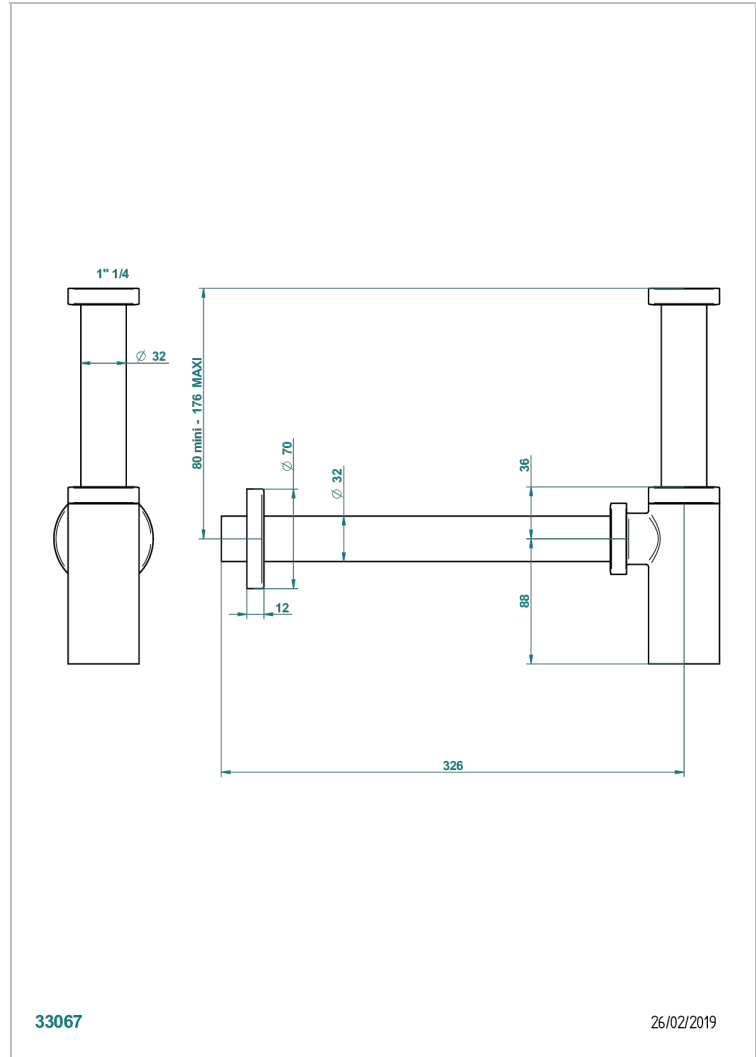

LES ONDES WITH LEVER HANDLES

G8B-309S/US

Trap only for waste

THG[®]
PARIS

33067

26/02/2019

CHARACTERISTIC

- Les Ondes with lever handles
- Trap only for waste