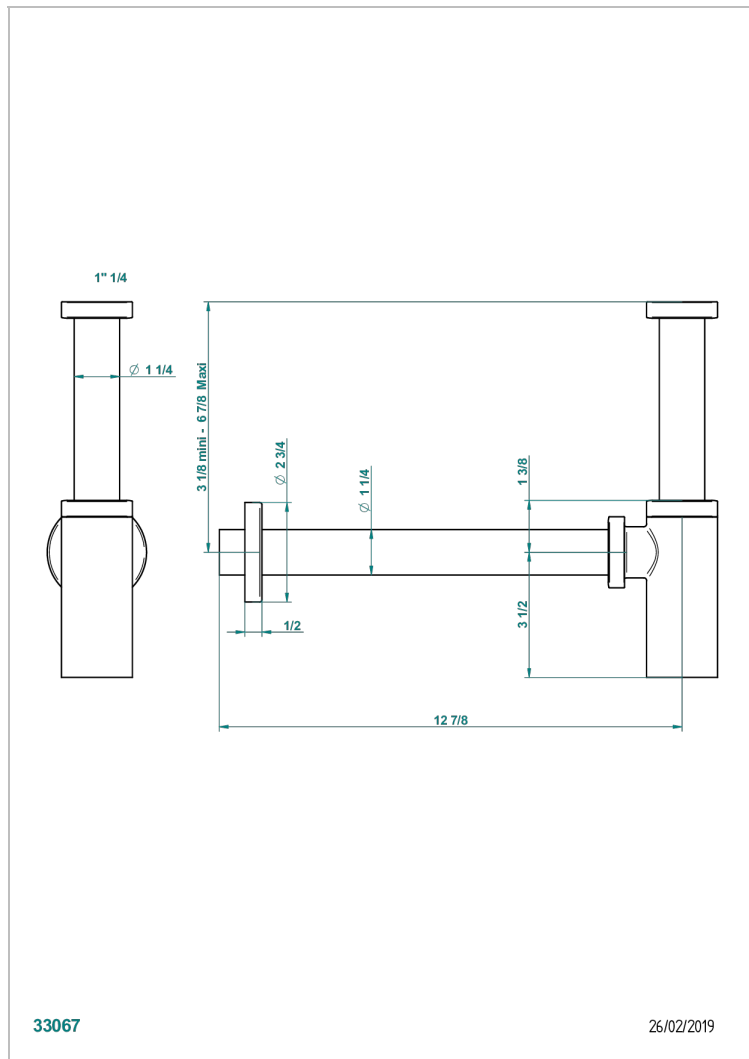

LES ONDES WITH LEVER HANDLES

G8B-309S/US

Trap only for waste

THG[®]
PARIS

CHARACTERISTIC

- Les Ondes with lever handles
- Trap only for waste

AVAILABLE FINITIONS

Black ceram - D30
Blush PVD - H62
Brass color PVD - H49
Brown bronze color PVD - F33
Chrome polished - A02
Chrome polished / gold polished - G02