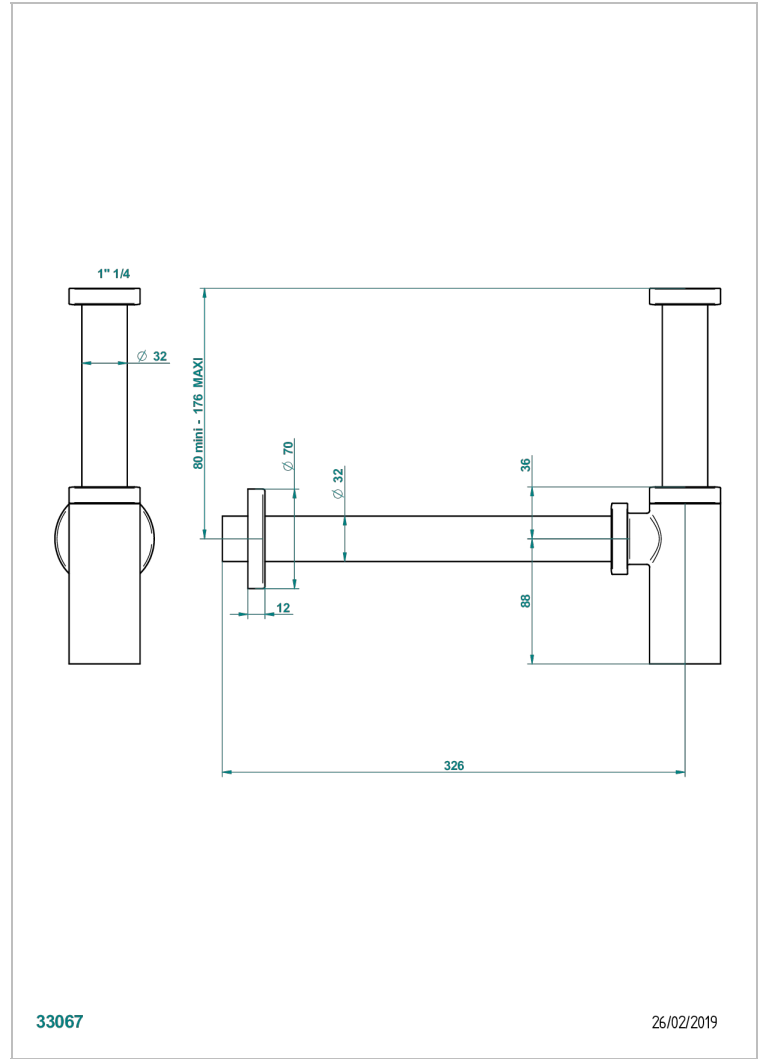

CLUB SAINT-GERMAIN

G7H-309S/US

Trap only for waste

THG[®]
PARIS

33067

26/02/2019

CHARACTERISTIC

- Club Saint-Germain
- Trap only for waste