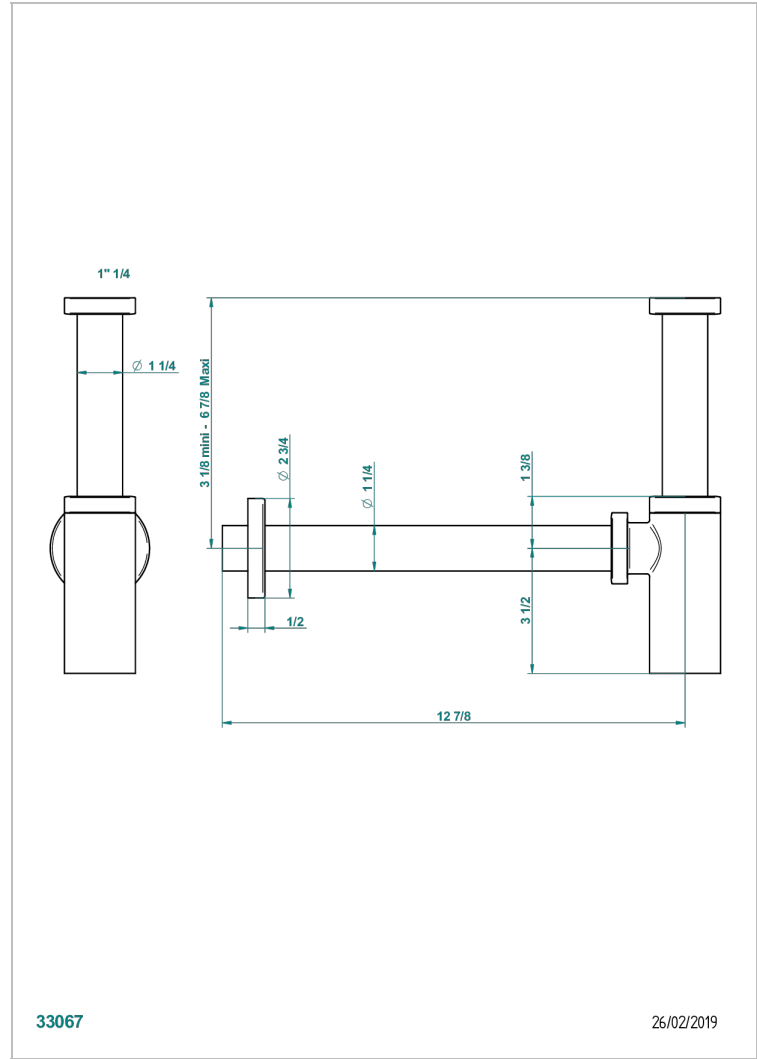

# CLUB SAINT-GERMAIN

G7H-309S/US

Trap only for waste

THG<sup>®</sup>  
PARIS