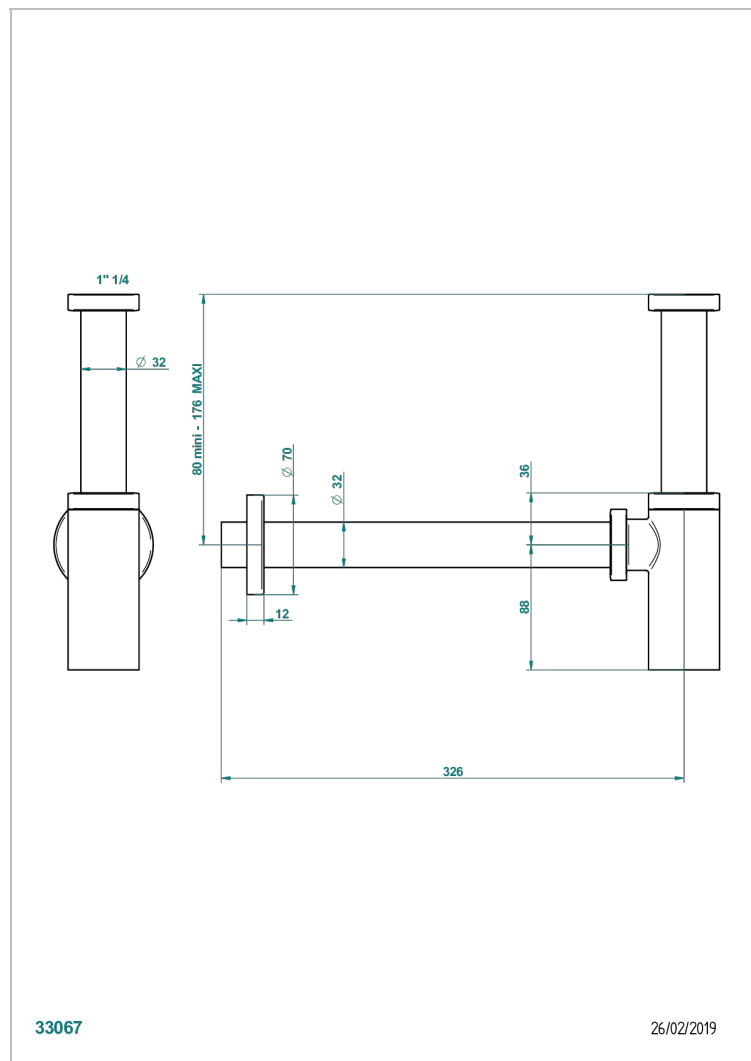

METAMORPHOSE WITH LEVER HANDLES

G6B-309S/US

Trap only for waste

33067

26/02/2019

CHARACTERISTIC

- Métamorphose with lever handles
- Trap only for waste

AVAILABLE FINITIONS