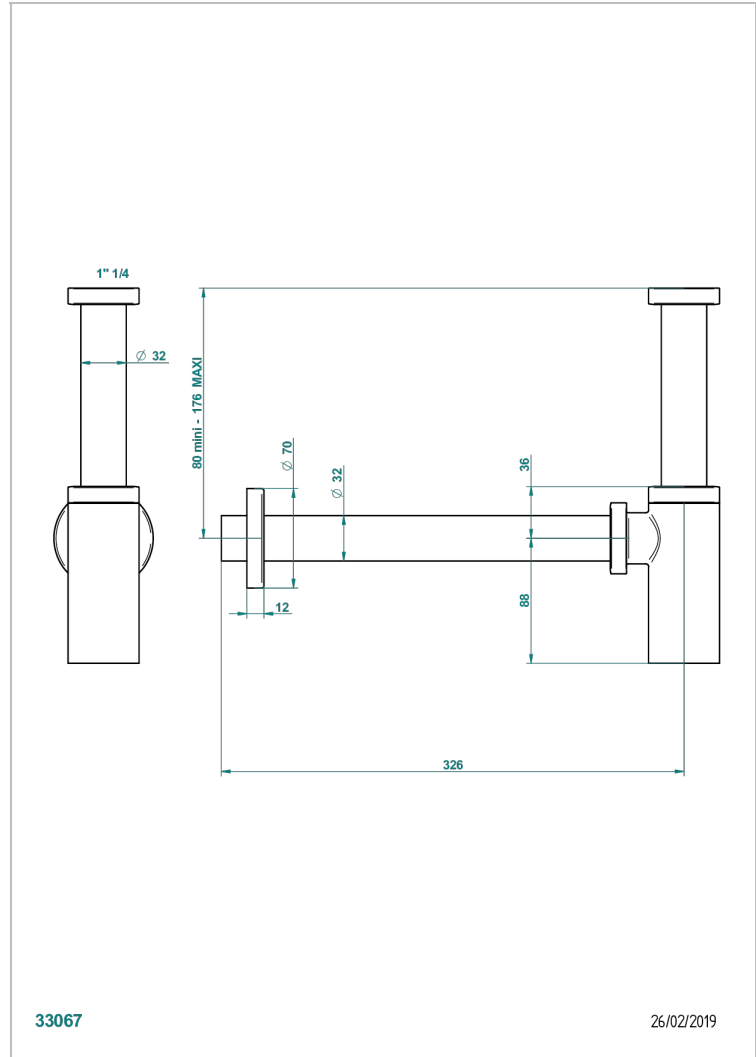

MONTAIGNE VENUS WHITE MARBLE WITH LEVER HANDLES

G3W-309/S

Bottle Trap only for waste

33067

26/02/2019

CHARACTERISTIC

- Montaigne Venus white marble with lever handles
- Bottle Trap only for waste

AVAILABLE FINITIONS