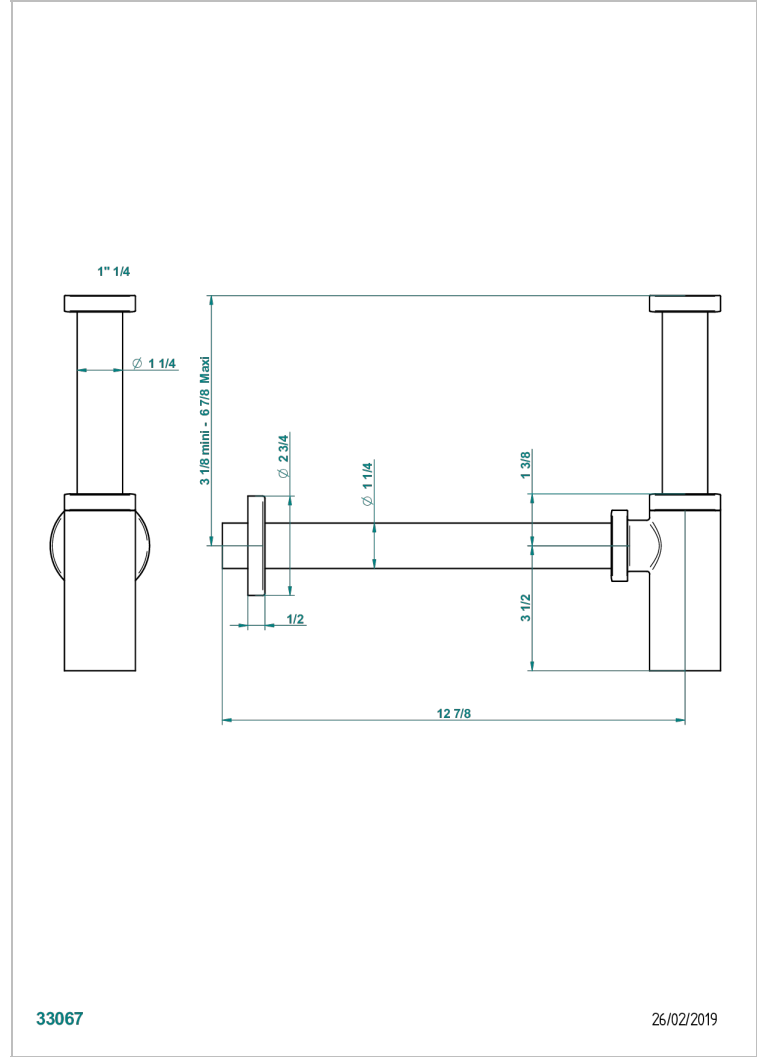

MONTAIGNE VENUS WHITE MARBLE WITH LEVER HANDLES

G3W-309/S

Bottle Trap only for waste

33067

26/02/2019

CHARACTERISTIC

- Montaigne Venus white marble with lever handles
- Bottle Trap only for waste

AVAILABLE FINITIONS