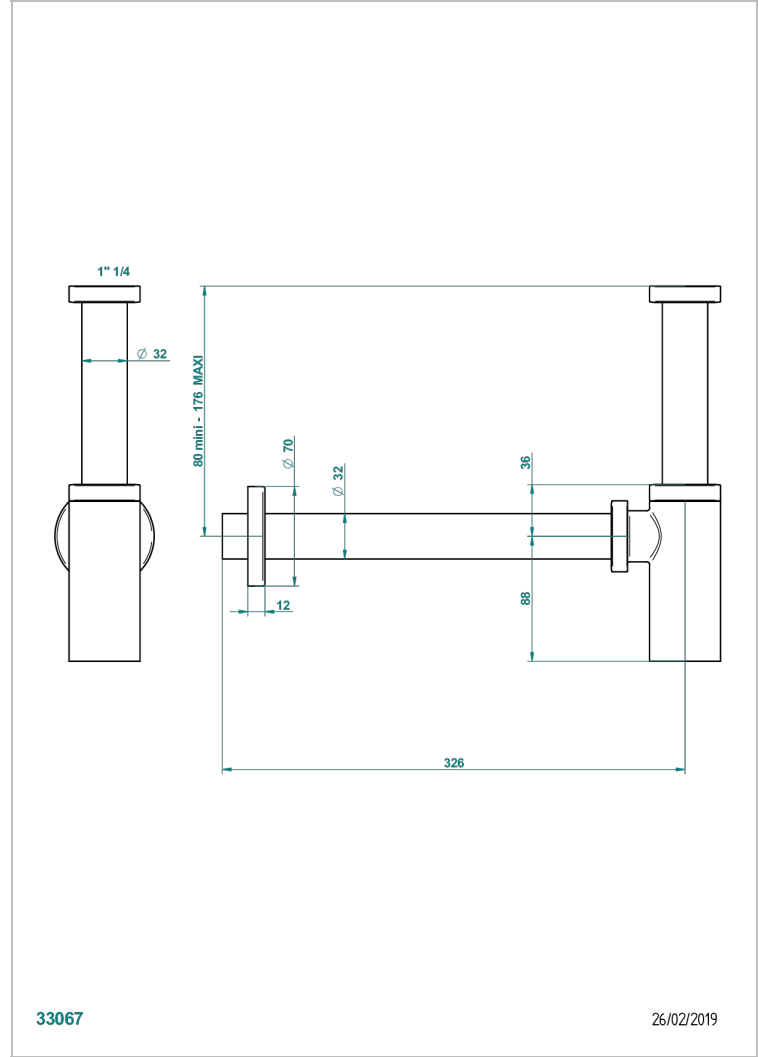

# MONTAIGNE VENUS WHITE MARBLE WITH LEVER HANDLES

G3W-309/S

Sifón moderno