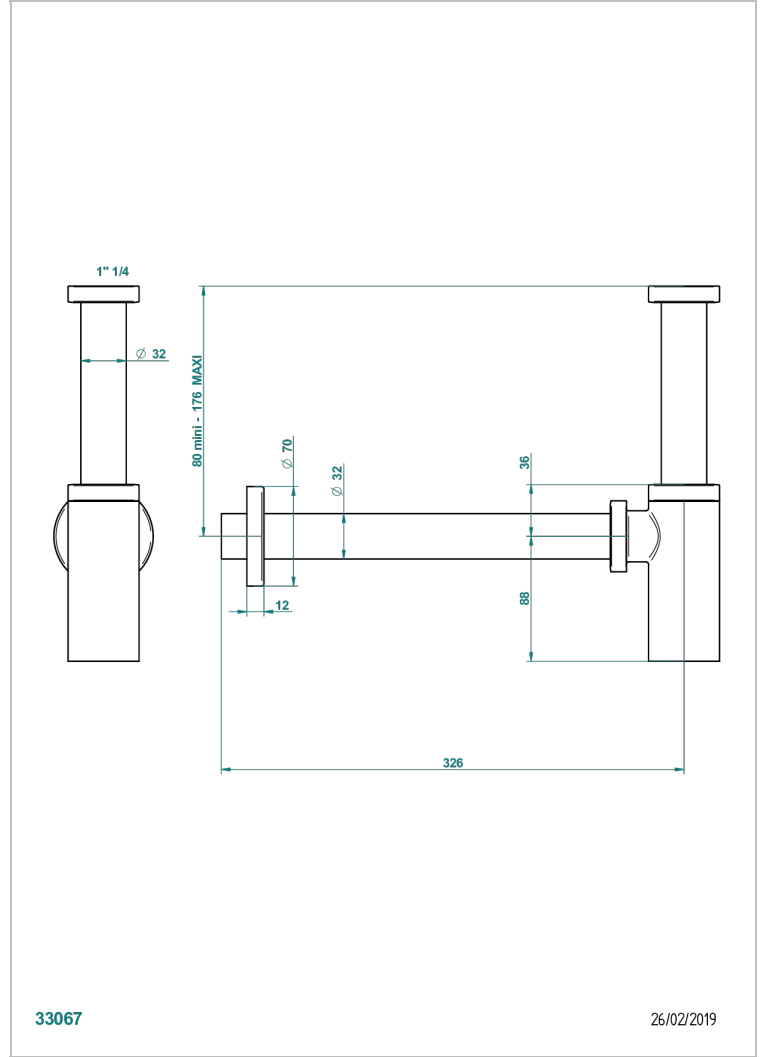

MONTAIGNE VENUS WHITE MARBLE WITH LEVER HANDLES

G3W-309/S

下水管

特色

- Montaigne Venus white marble with lever handles
- 下水管

可选饰面

Black ceram - D30
Blush PVD - H62
Graphite PVD - H64
Matt Umber PVD - H67
Matt blush PVD - H60
Matt graphite PVD - H65