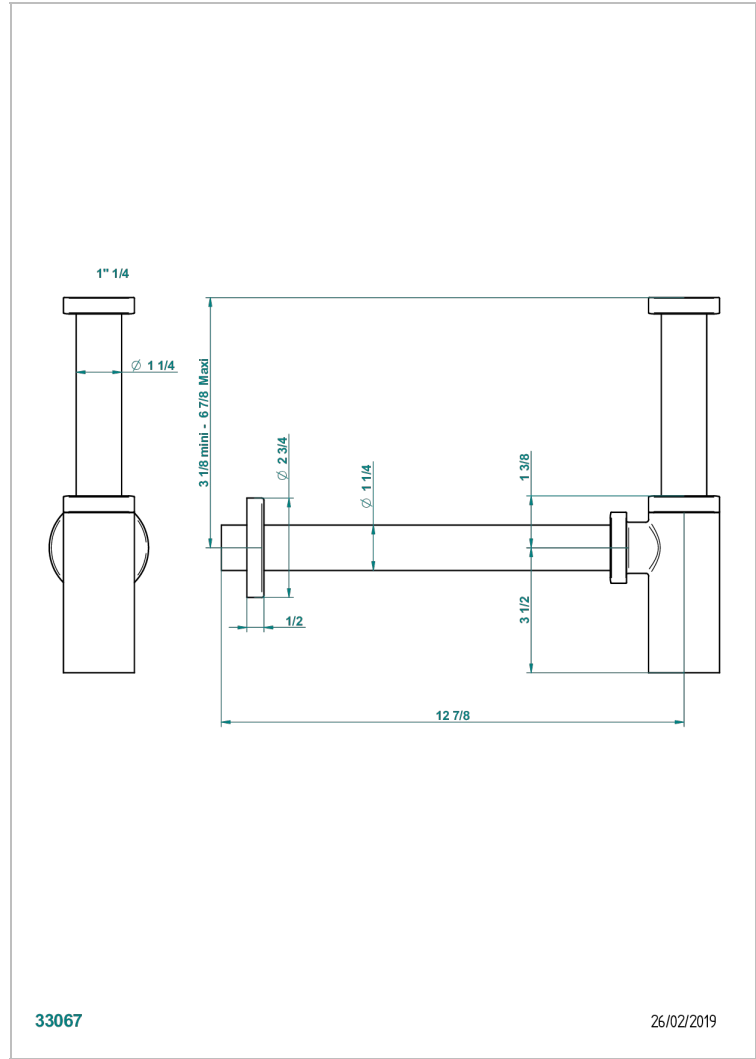

# MONTAIGNE VENUS WHITE MARBLE WITH LEVER HANDLES

G3W-309/S

SifÓN moderno

33067

26/02/2019