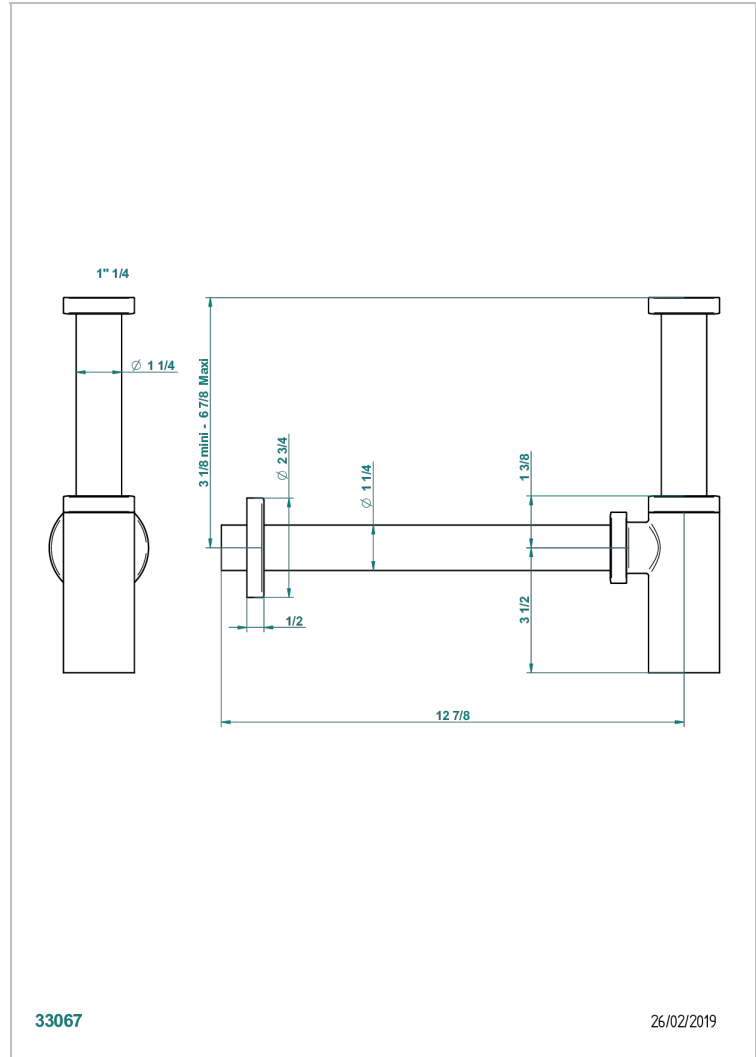

MONTAIGNE VENUS WHITE MARBLE WITH LEVER HANDLES

G3W-309/S

Bottle Trap only for waste

33067

26/02/2019

CHARACTERISTIC

- Montaigne Venus white marble with lever handles
- Bottle Trap only for waste

AVAILABLE FINITIONS