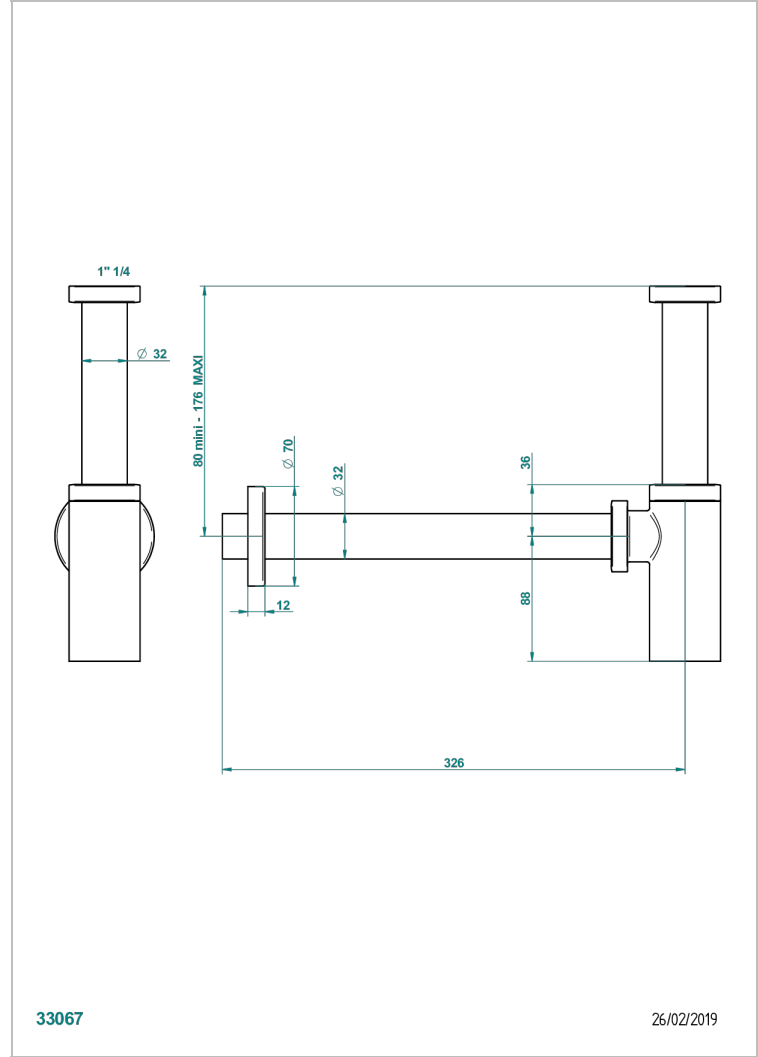

MONTAIGNE VENUS WHITE MARBLE WITH LEVER HANDLES

G3W-309S/US

Trap only for waste

33067

26/02/2019

CARACTERÍSTICAS

- Montaigne Venus white marble with lever handles
- Trap only for waste

ACABADOS DISPONIBLES