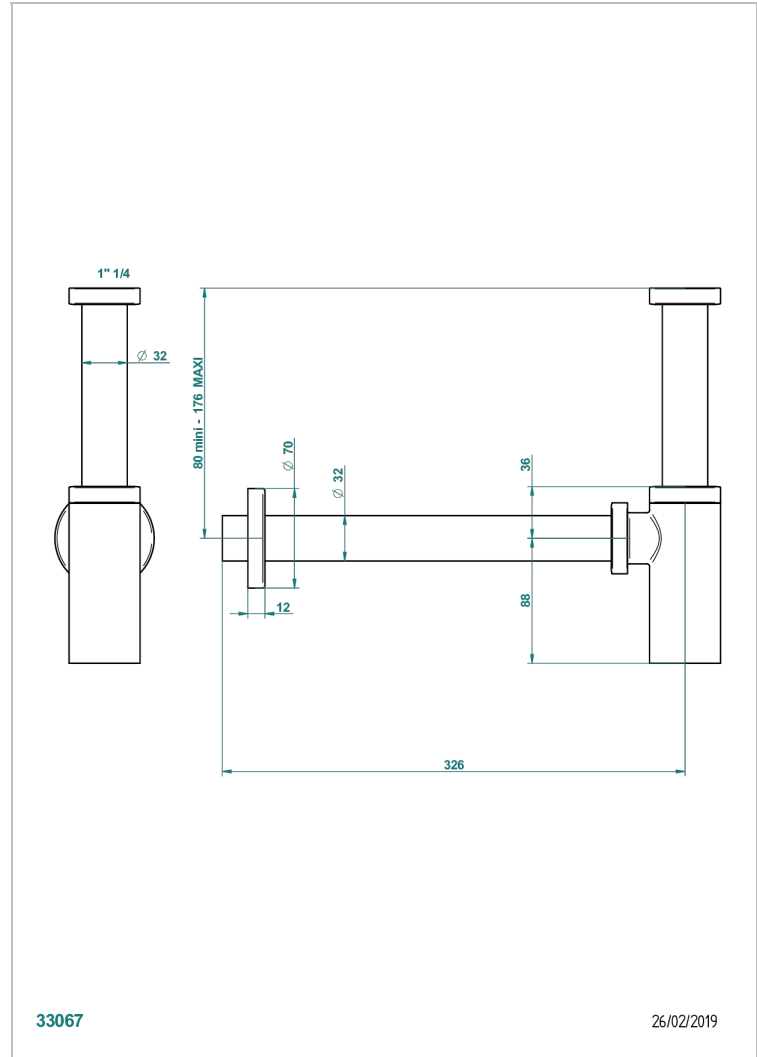

# MONTAIGNE VENUS WHITE MARBLE WITH LEVER HANDLES

G3W-309S/US

Trap only for waste

33067

26/02/2019

## CHARACTERISTIC

- Montaigne Vénus white marble with lever handles
- Trap only for waste