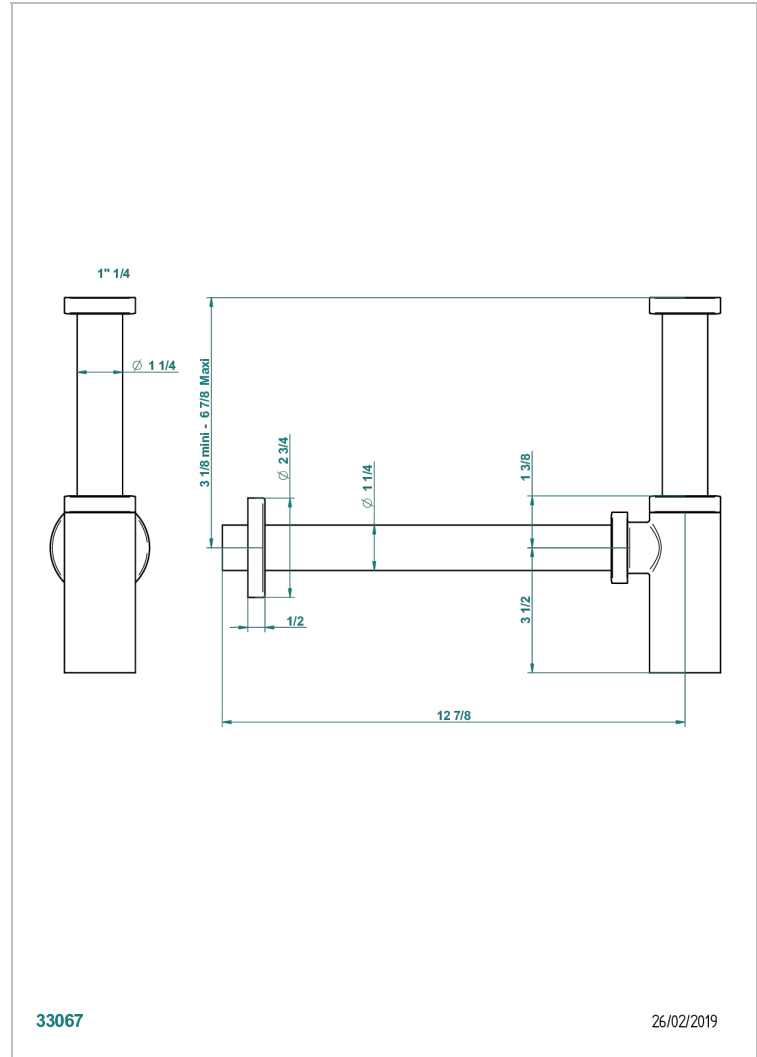

# MONTAIGNE VENUS WHITE MARBLE WITH LEVER HANDLES

G3W-309S/US

Trap only for waste

33067

26/02/2019

## CARACTERÍSTICAS

- Montaigne Venus white marble with lever handles
- Trap only for waste