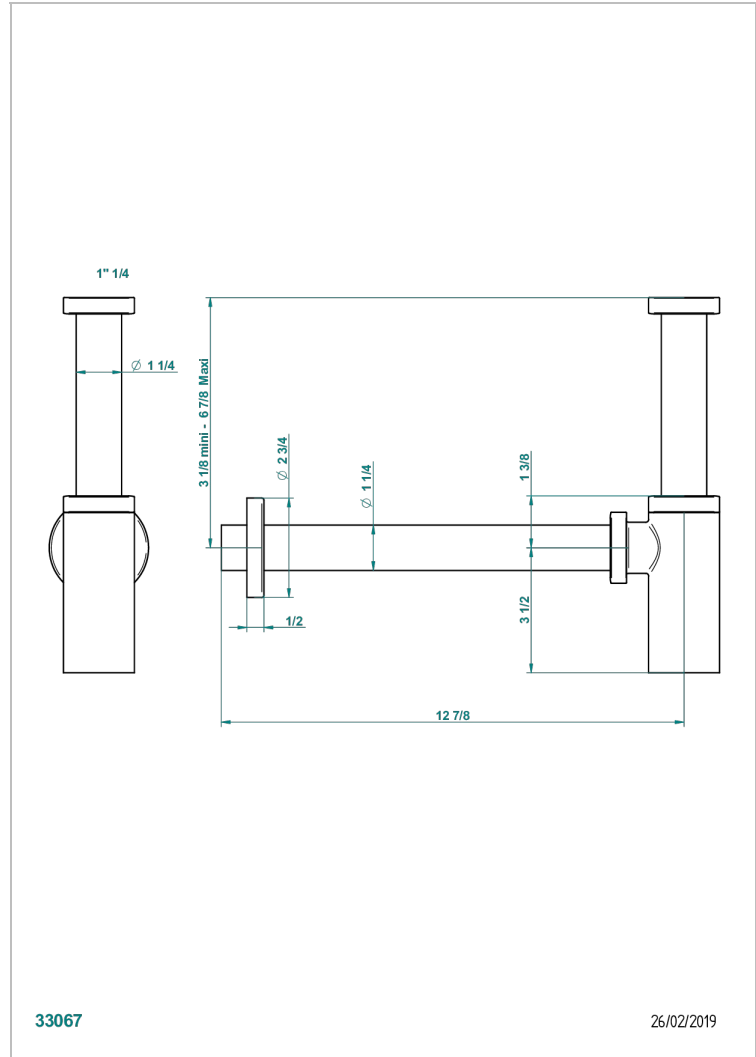

MONTAIGNE VENUS WHITE MARBLE WITH LEVER HANDLES

G3W-309S/US

Trap only for waste

33067

26/02/2019

CHARACTERISTIC

- Montaigne Vénus white marble with lever handles
- Trap only for waste

AVAILABLE FINITIONS