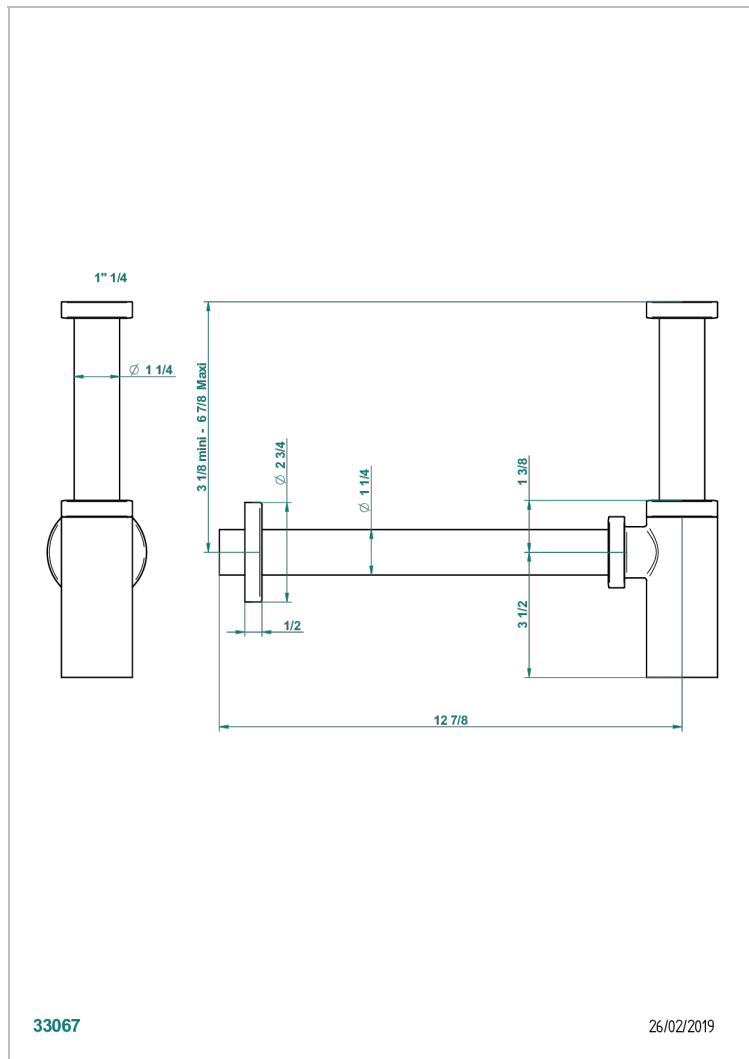

MONTAIGNE VENUS WHITE MARBLE

G3V-309/S

Bottle Trap only for waste

THG[®]
PARIS

33067

26/02/2019

CHARACTERISTIC

- Montaigne Venus white marble
- Bottle Trap only for waste