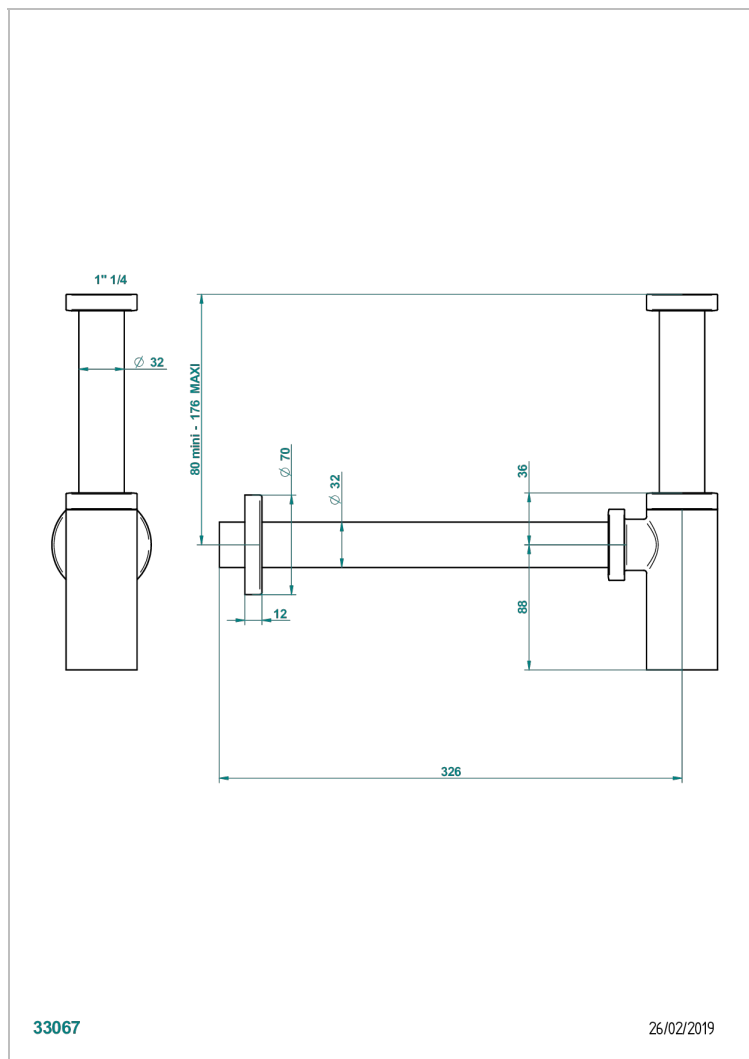

MONTAIGNE VENUS WHITE MARBLE

G3V-309/S

Bottle Trap only for waste

THG[®]
PARIS

33067

26/02/2019

CHARACTERISTIC

- Montaigne Venus white marble
- Bottle Trap only for waste