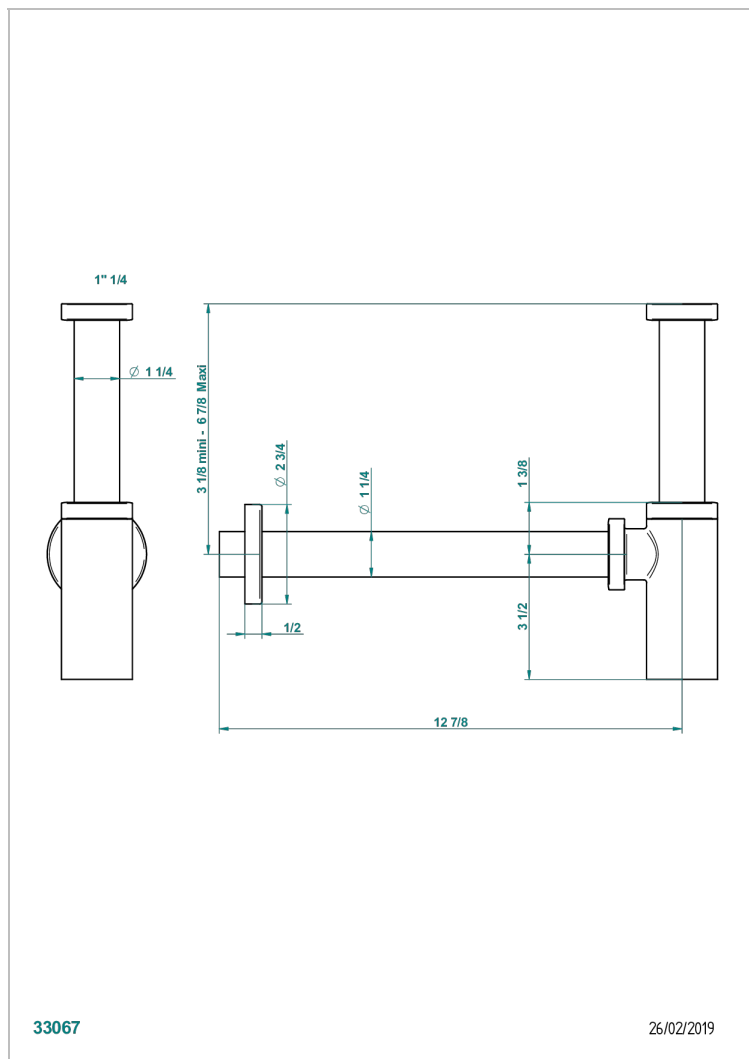

## CHARACTERISTIC

- Montaigne Venus white marble
- Bottle Trap only for waste