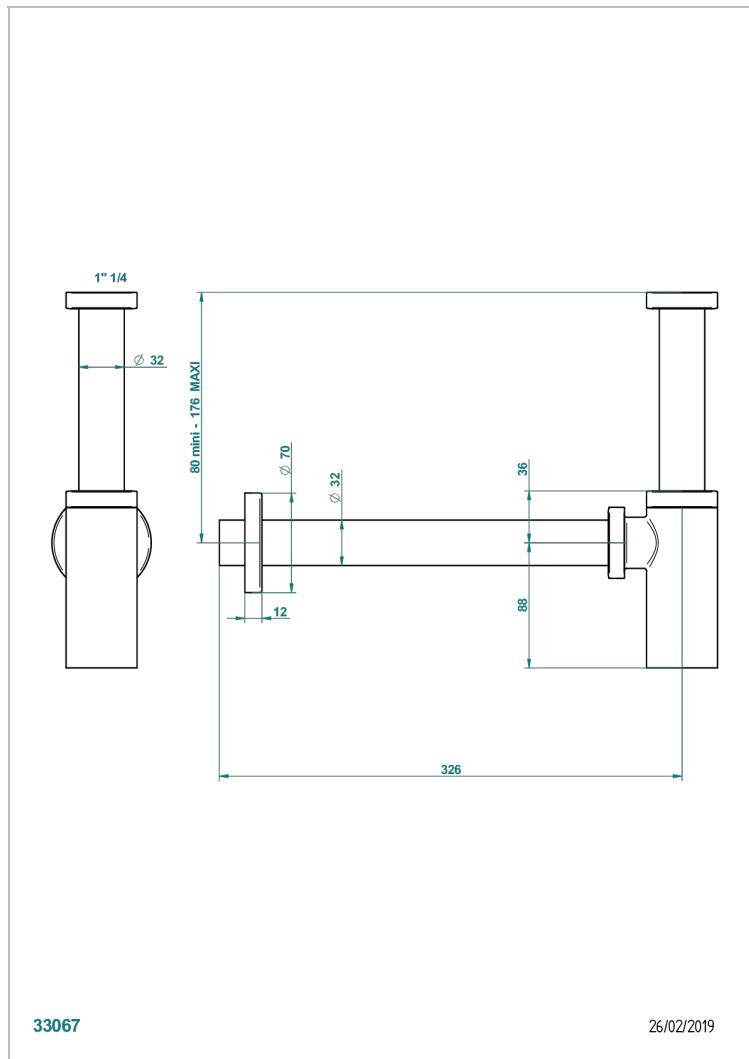

MONTAIGNE VENUS WHITE MARBLE

G3V-309/S

Bottle Trap only for waste

THG[®]
PARIS

33067

26/02/2019

CHARACTERISTIC

- Montaigne Venus white marble
- Bottle Trap only for waste