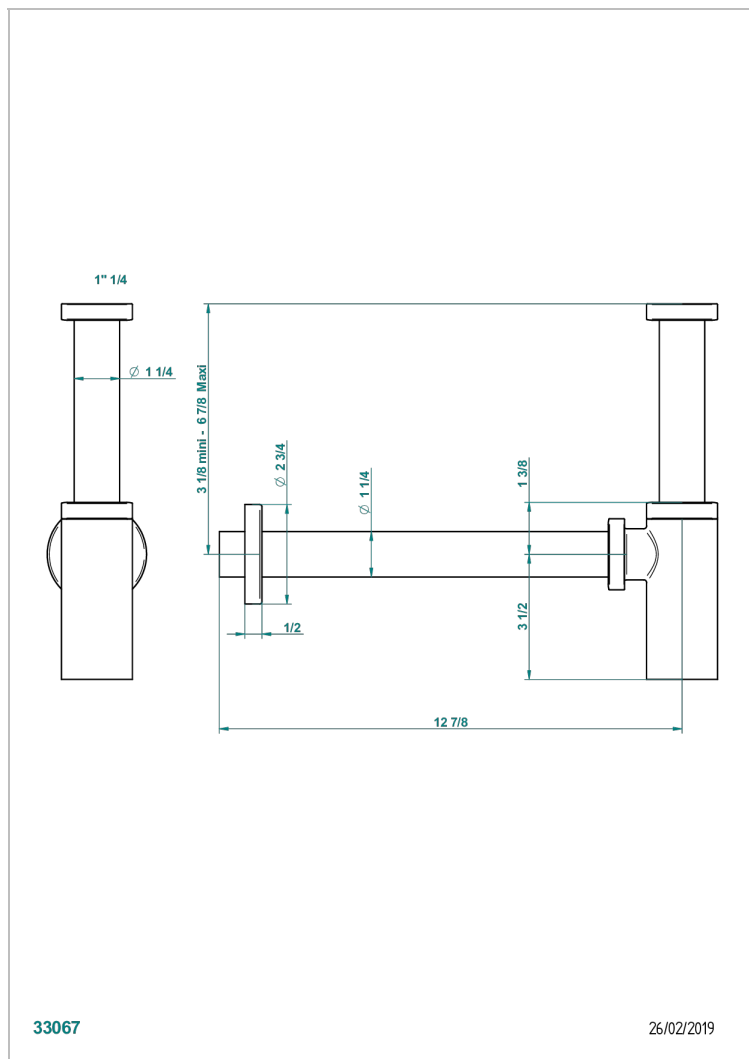

MONTAIGNE VENUS WHITE MARBLE

G3V-309/S

Bottle Trap only for waste

THG[®]
PARIS

CHARACTERISTIC

- Montaigne Venus white marble
- Bottle Trap only for waste

AVAILABLE FINITIONS

Antique nickel - H28
Black ceram - D30
Blush PVD - H62
Brass color PVD - H49
Brown bronze color PVD - F33
Gold color PVD - H52