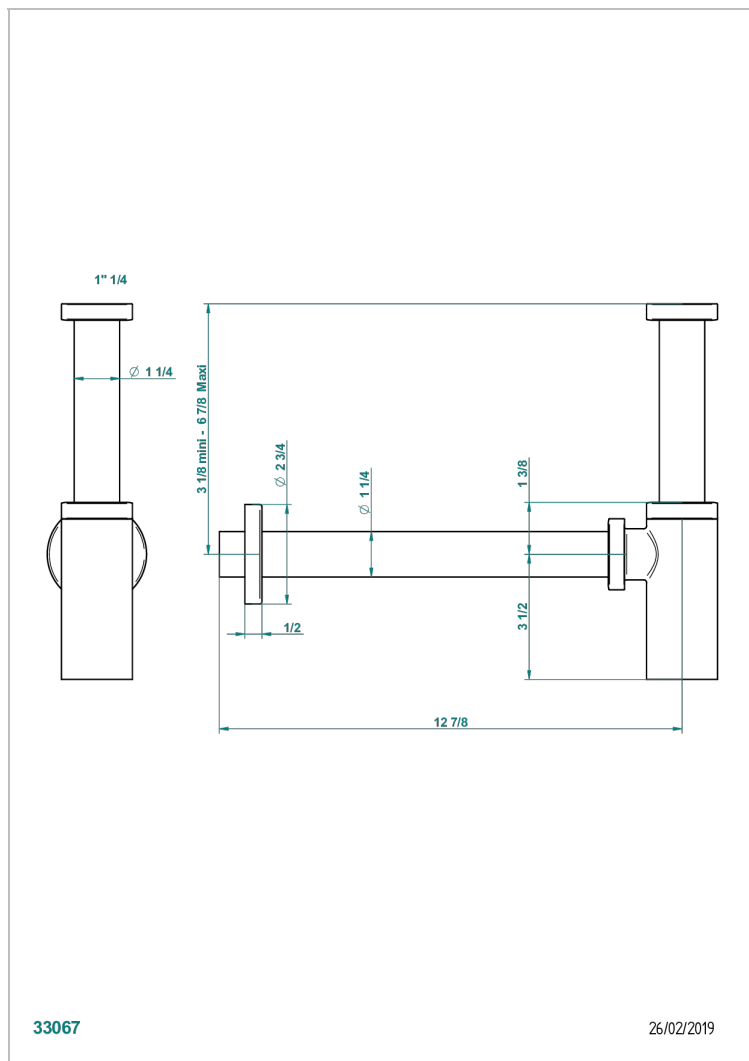

MONTAIGNE VENUS WHITE MARBLE

G3V-309S/US

Trap only for waste

33067

26/02/2019

CHARACTERISTIC

- Montaigne Vénus white marble
- Trap only for waste

AVAILABLE FINITIONS