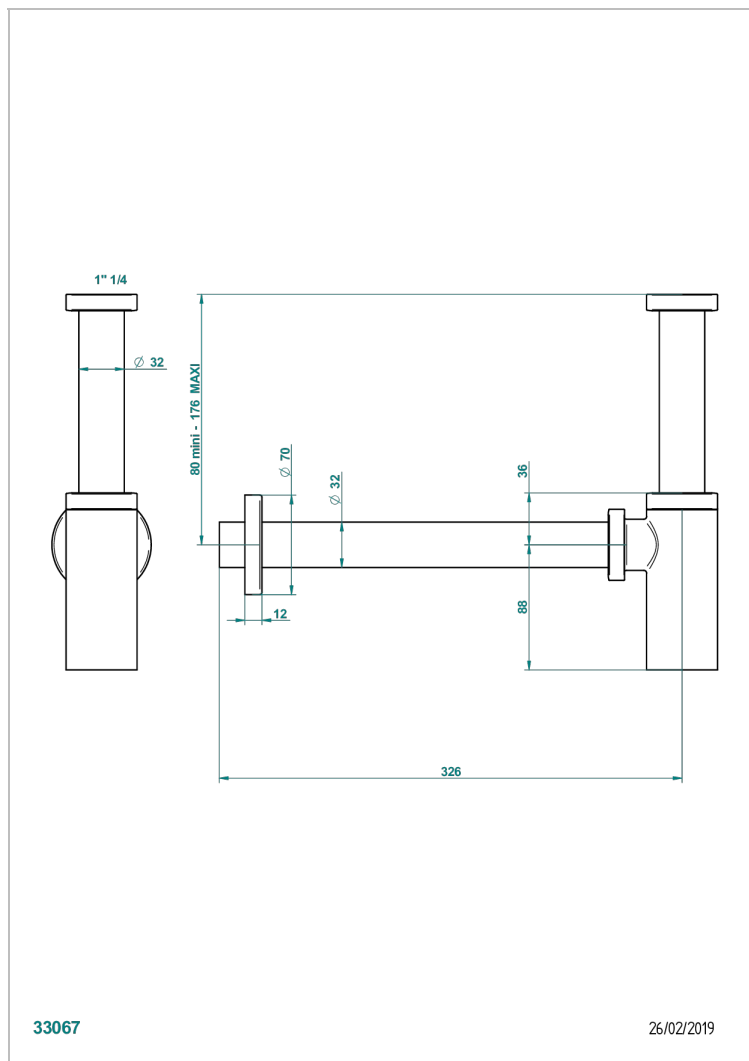

# MONTAIGNE MARBRE LEONARDO GREY A MANETTES

G3U-309/S

Siphon design apparent