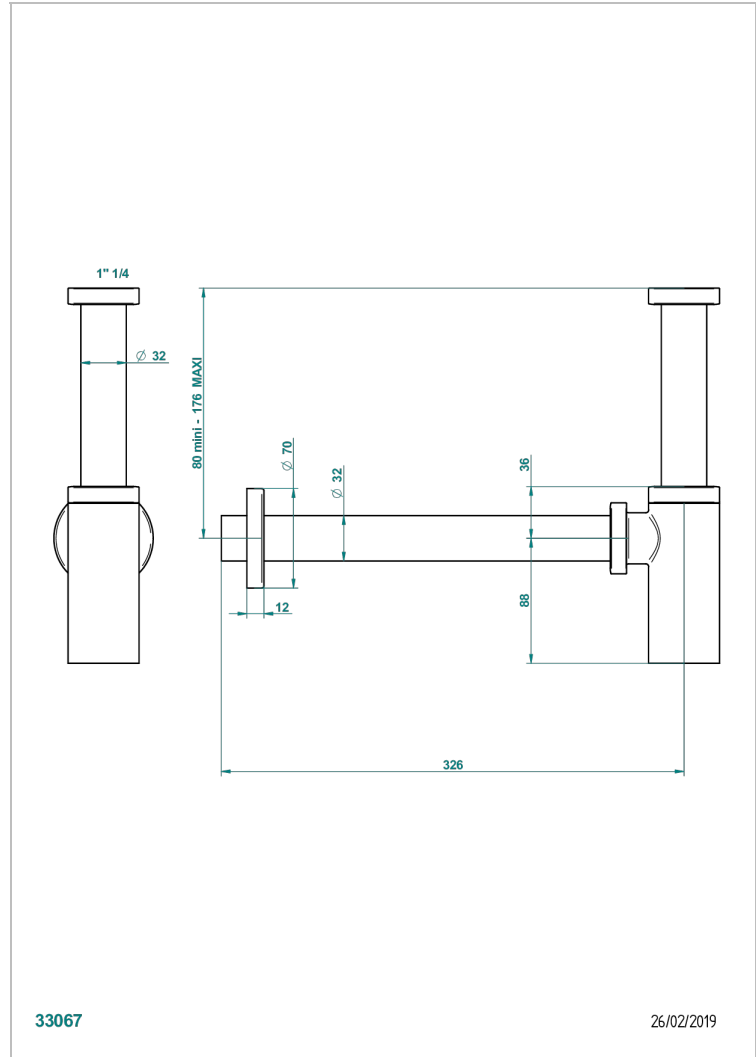

## CHARACTERISTIC

- Montaigne Leonardo Grey marble with lever handles
- Bottle Trap only for waste