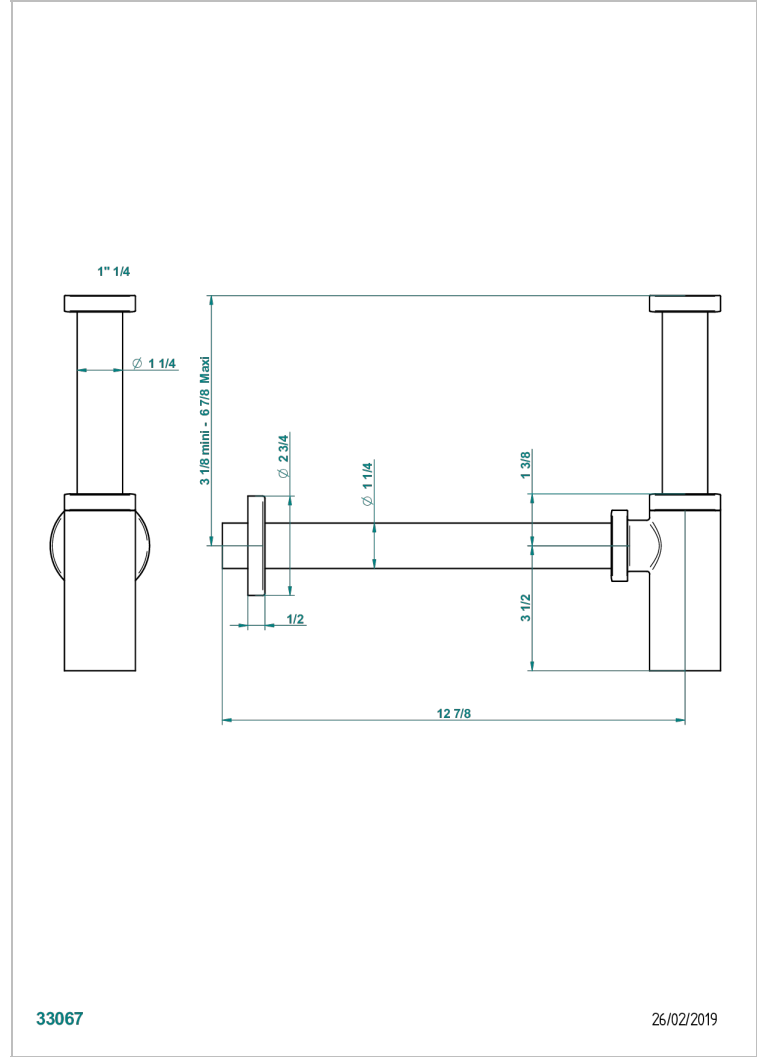

MONTAIGNE LEONARDO GREY MARBLE WITH LEVER HANDLES

G3U-309/S

Bottle Trap only for waste

33067

26/02/2019

CHARACTERISTIC

- Montaigne Leonardo Grey marble with lever handles
- Bottle Trap only for waste

AVAILABLE FINITIONS