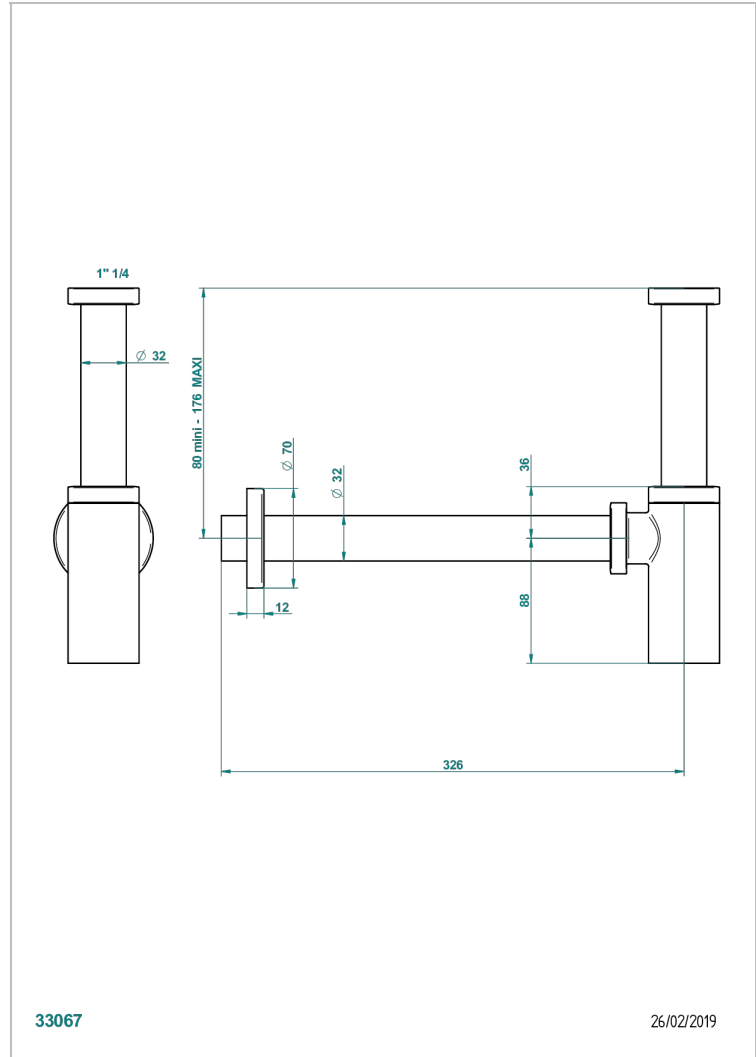

MONTAIGNE LEONARDO GREY MARBLE WITH LEVER HANDLES

G3U-309/S

Bottle Trap only for waste

33067

26/02/2019

CHARACTERISTIC

- Montaigne Leonardo Grey marble with lever handles
- Bottle Trap only for waste

AVAILABLE FINITIONS