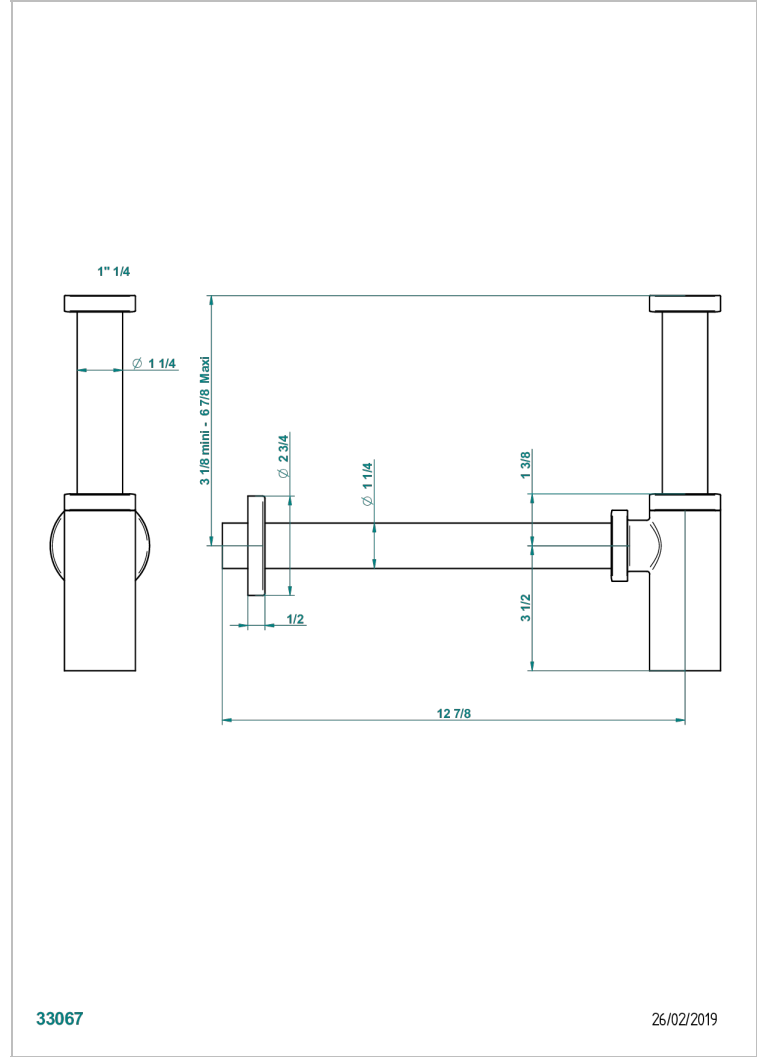

MONTAIGNE LEONARDO GREY MARBLE WITH LEVER HANDLES

G3U-309/S

Bottle Trap only for waste

33067

26/02/2019

CHARACTERISTIC

- Montaigne Leonardo Grey marble with lever handles
- Bottle Trap only for waste

AVAILABLE FINITIONS

Antique nickel - H28
Black ceram - D30
Blush PVD - H62
Brass color PVD - H49
Brown bronze color PVD - F33
Gold color PVD - H52

Graphite PVD - H64
Lacquered light bronze - D01
Matt Umber PVD - H67
Matt blush PVD - H60
Matt brass color PVD - H50
Matt brown bronze color PVD - F34

Matt chrome - C02
Matt gold - F07
Matt gold color PVD - H53
Matt graphite PVD - H65
Matt nickel (color finish) - C01
Matt nickel color PVD - H56

Nickel color PVD - H55
Polished chrome (color finish) - A02
Polished chrome / Polished gold (color finish) - G02
Polished gold (color finish) - F01
Polished nickel - B01
Soft gold - F30

Soft matt gold - F31
Umber PVD - H66
Varnished matt antique red copper (color finish) - H07