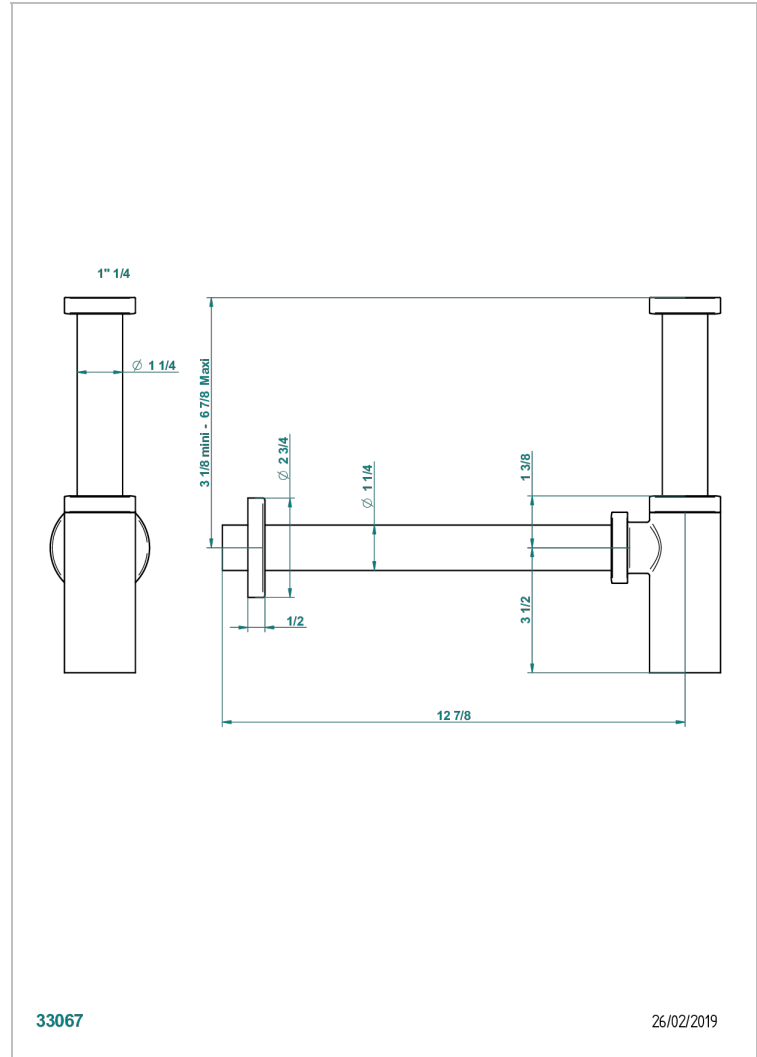

# MONTAIGNE LEONARDO GREY MARBLE WITH LEVER HANDLES

G3U-309/S

Geruchsverschluss

33067

26/02/2019