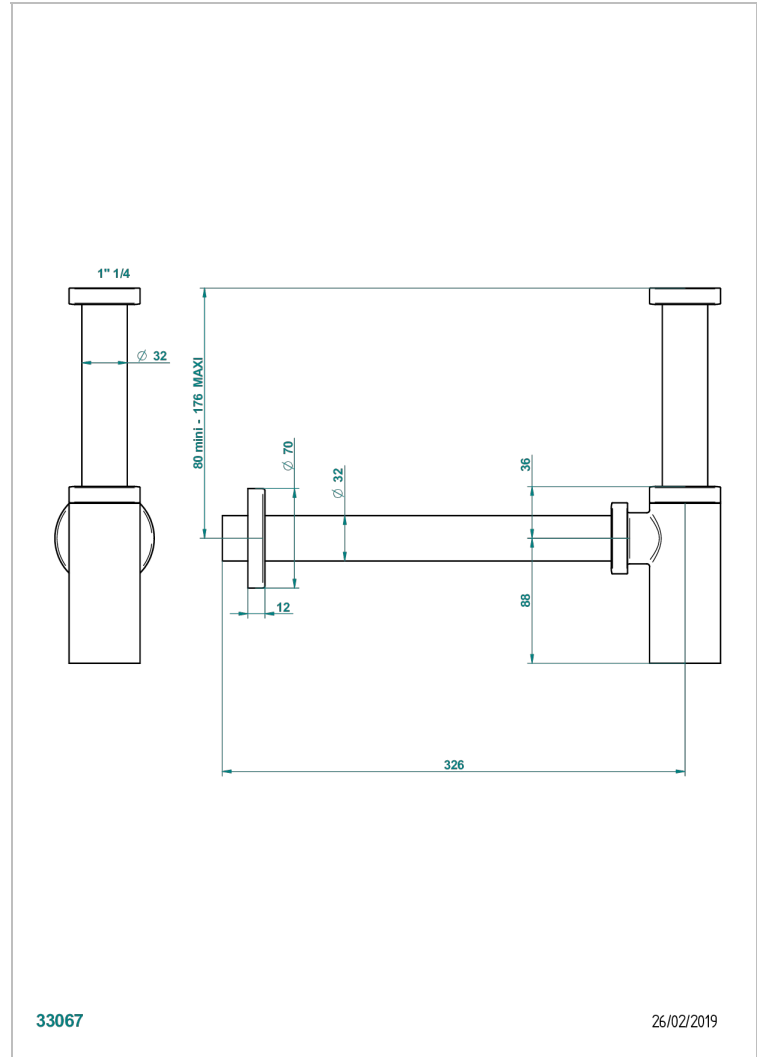

# MONTAIGNE LEONARDO GREY MARBLE WITH LEVER HANDLES

G3U-309/S

Sifón moderno