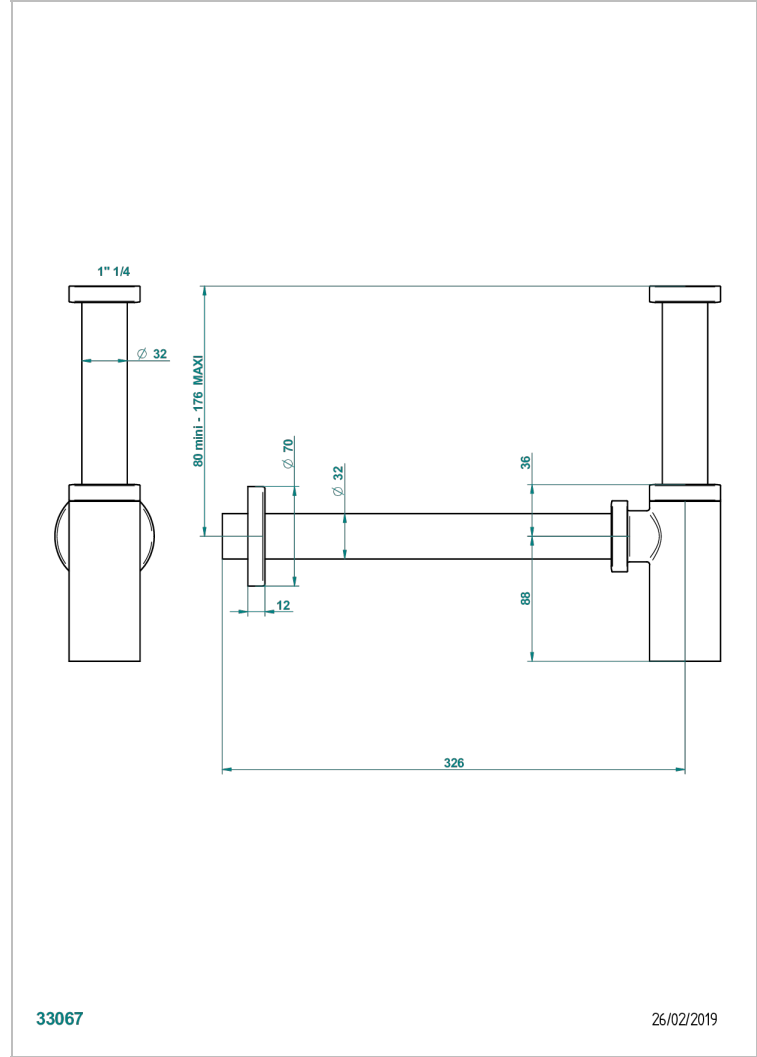

MONTAIGNE LEONARDO GREY MARBLE WITH LEVER HANDLES

G3U-309/S

Bottle Trap only for waste

CHARACTERISTIC

- Montaigne Leonardo Grey marble with lever handles
- Bottle Trap only for waste

AVAILABLE FINITIONS

Antique nickel - H28
Black ceram - D30
Blush PVD - H62
Brass color PVD - H49
Brown bronze color PVD - F33
Gold color PVD - H52