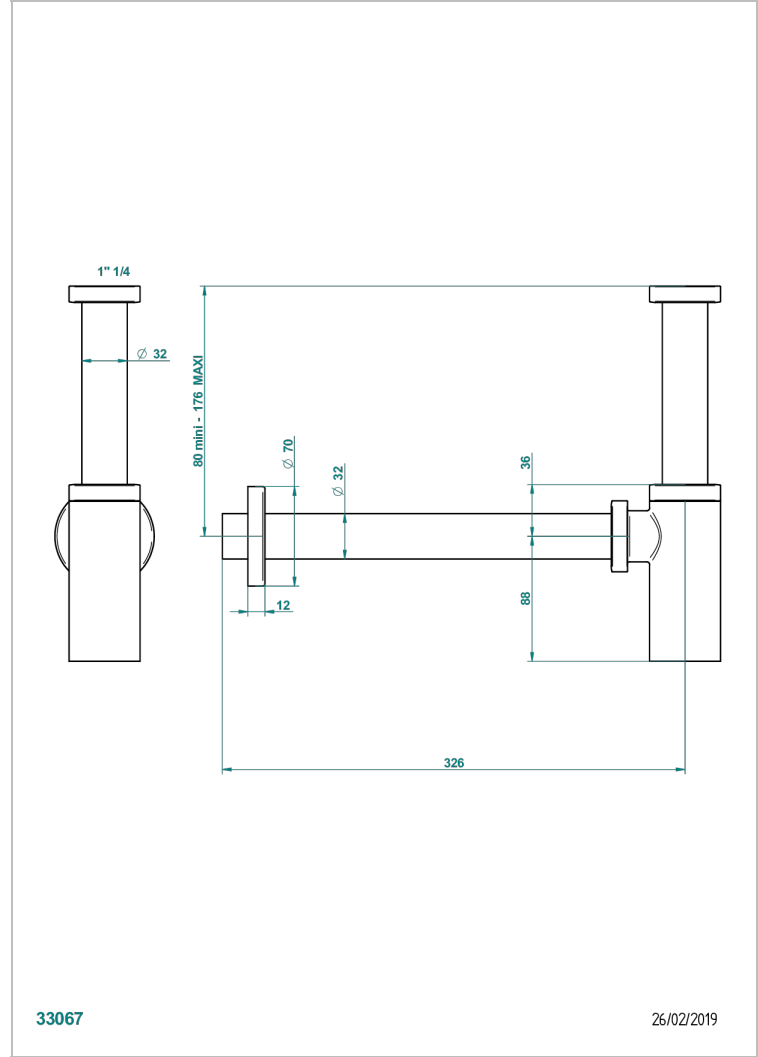

# MONTAIGNE LEONARDO GREY MARBLE WITH LEVER HANDLES

G3U-309/S

下水管

## 特色

- Montaigne Leonardo Grey marble with lever handles
- 下水管