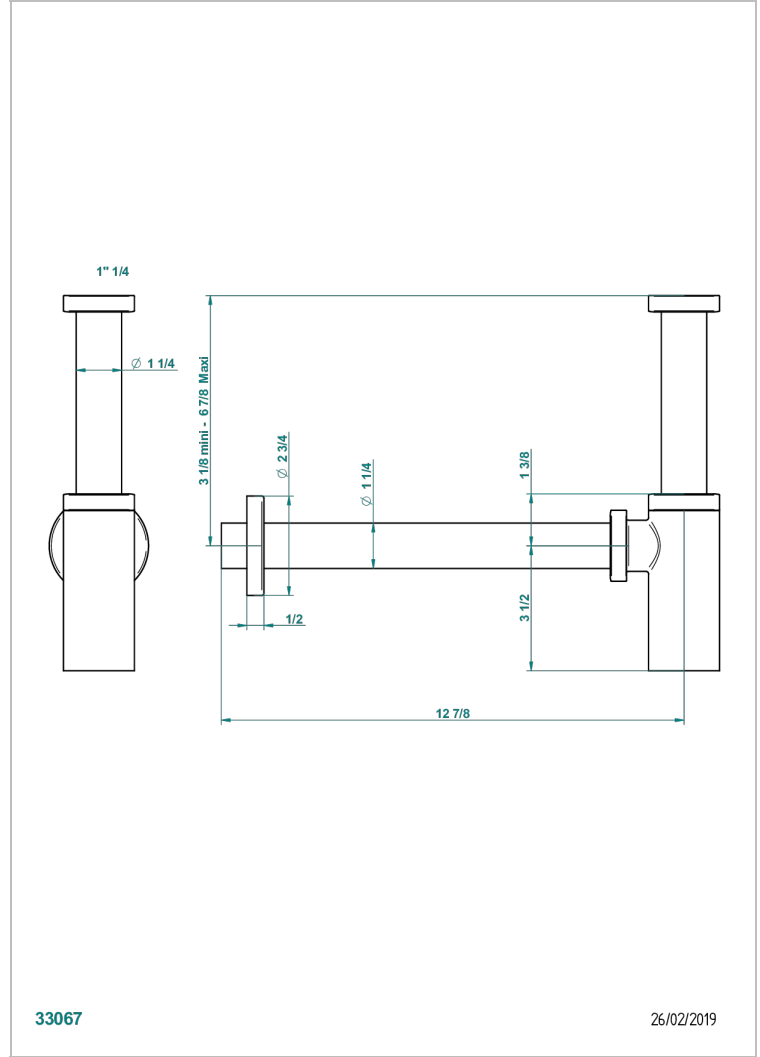

MONTAIGNE LEONARDO GREY MARBLE WITH LEVER HANDLES

G3U-309/S

下水管

33067

26/02/2019

特色

- Montaigne Leonardo Grey marble with lever handles
- 下水管

可选饰面