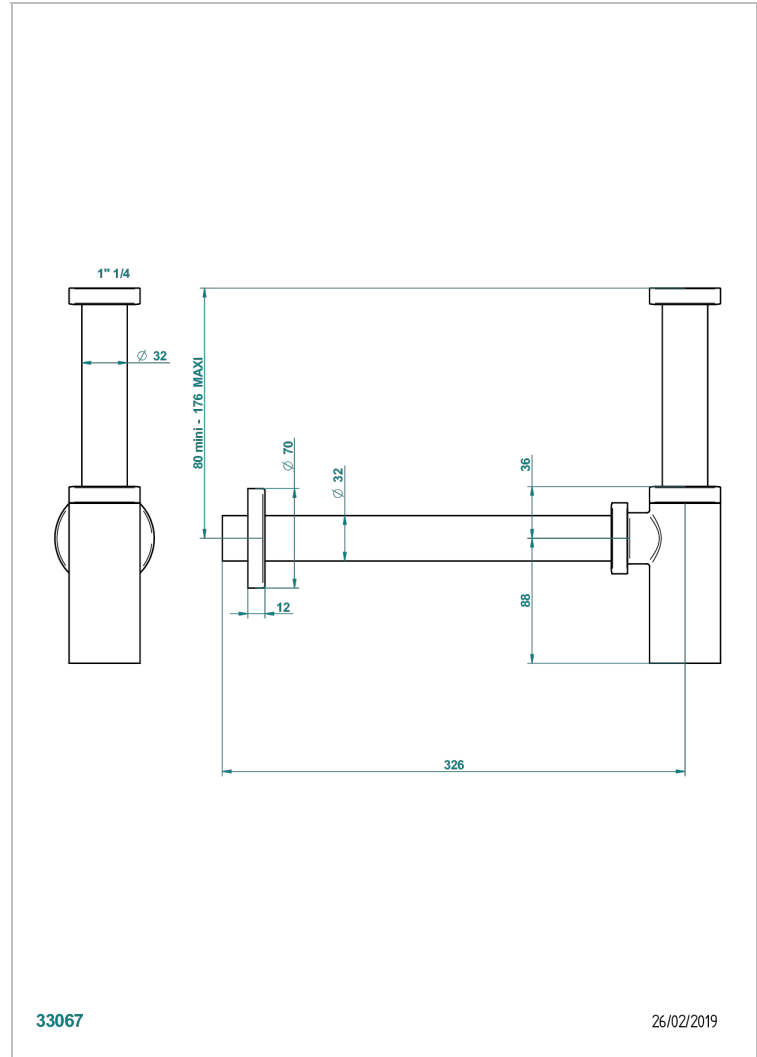

MONTAIGNE LEONARDO GREY MARBLE WITH LEVER HANDLES

G3U-309S/US

Trap only for waste

CHARACTERISTIC

- Montaigne Leonardo Grey marble with lever handles
- Trap only for waste

AVAILABLE FINITIONS

Black ceram - D30
Blush PVD - H62
Brass color PVD - H49
Brown bronze color PVD - F33
Chrome polished - A02
Chrome polished / gold polished - G02