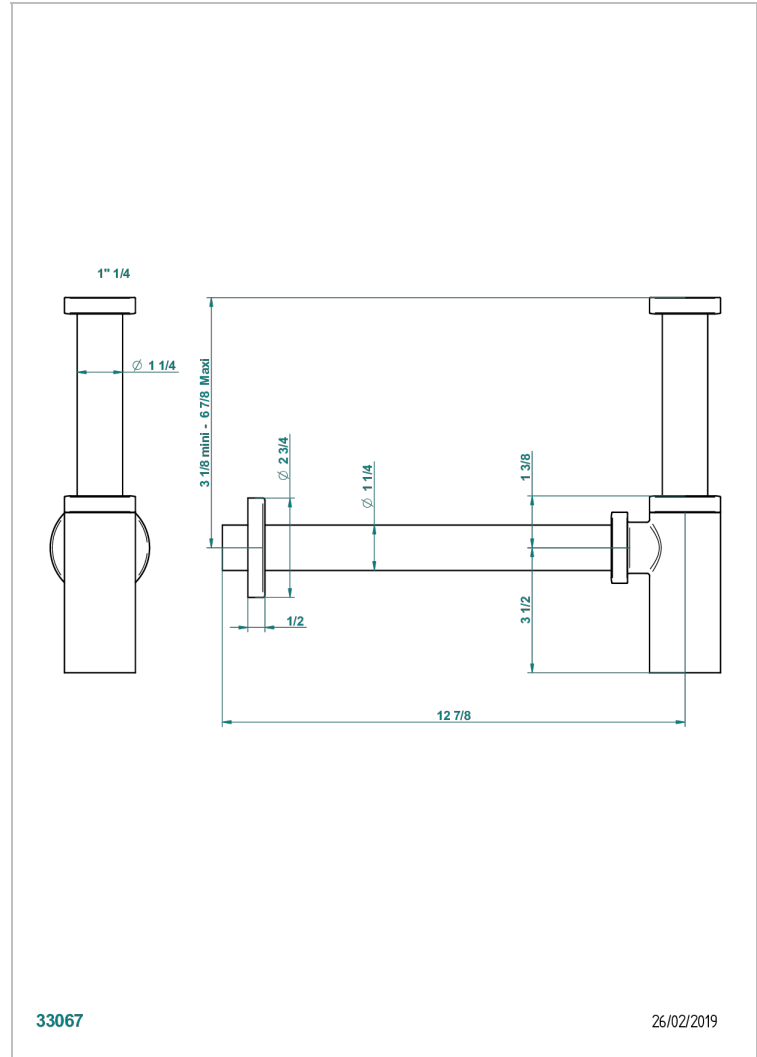

# MONTAIGNE LEONARDO GREY MARBLE WITH LEVER HANDLES

G3U-309S/US

Trap only for waste

33067

26/02/2019