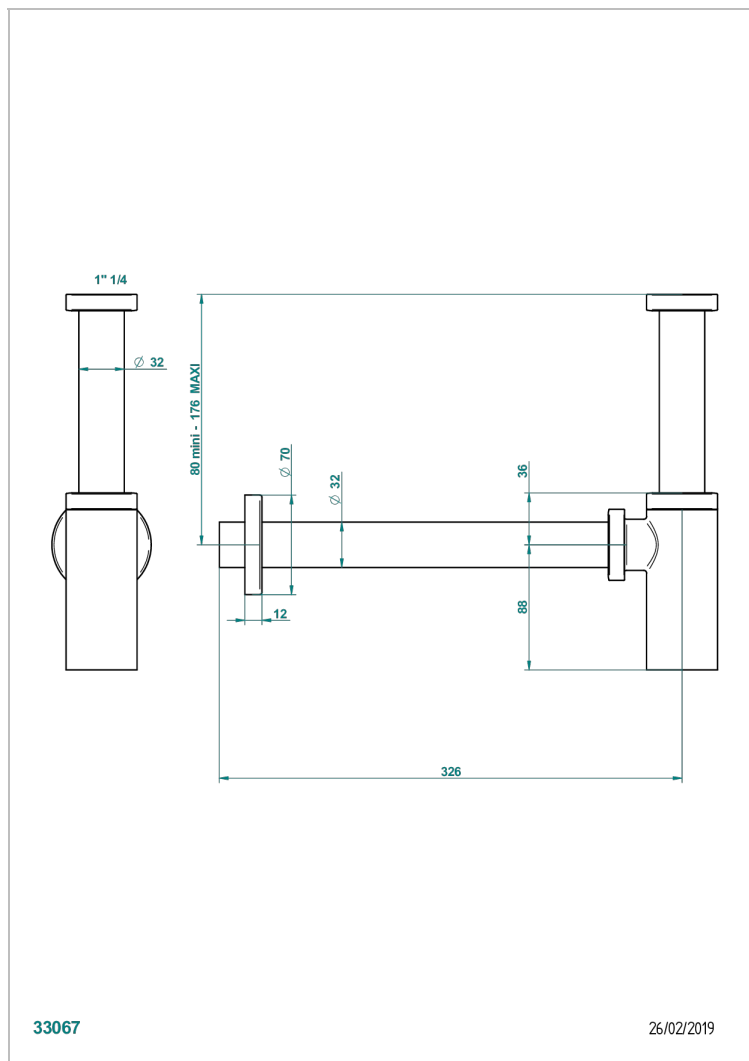

MONTAIGNE LEONARDO GREY MARBLE

G3T-309/S

Bottle Trap only for waste

33067

26/02/2019

CHARACTERISTIC

- Montaigne Leonardo Grey marble
- Bottle Trap only for waste

AVAILABLE FINITIONS