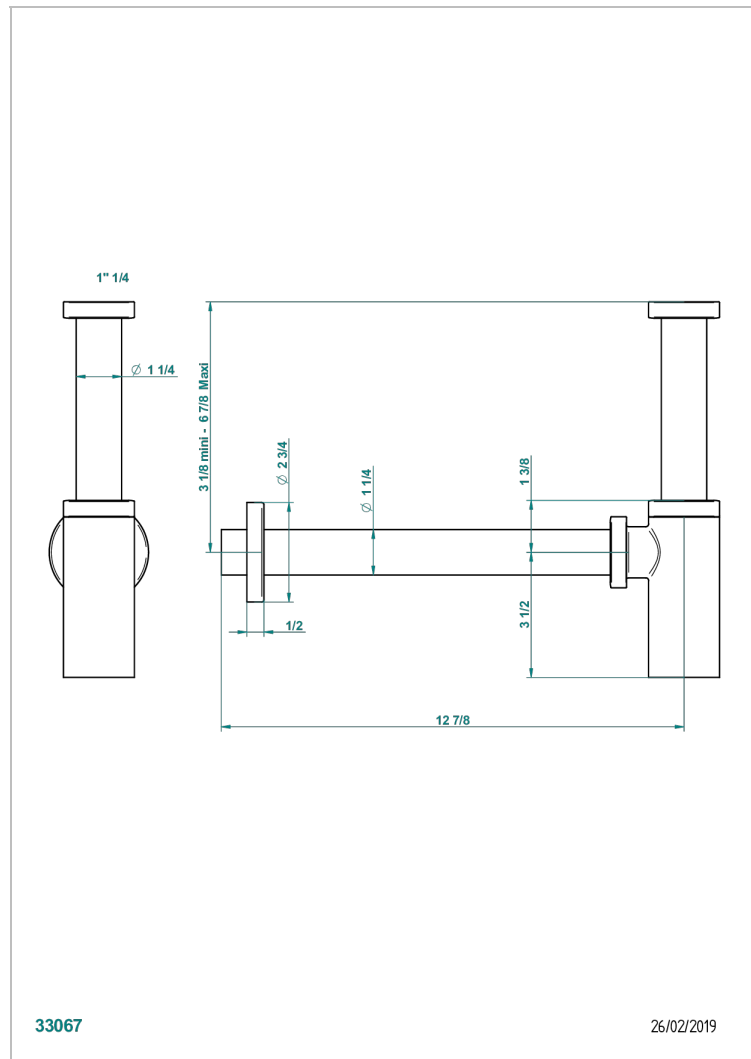

# MONTAIGNE LEONARDO GREY MARBLE

G3T-309/S

Bottle Trap only for waste