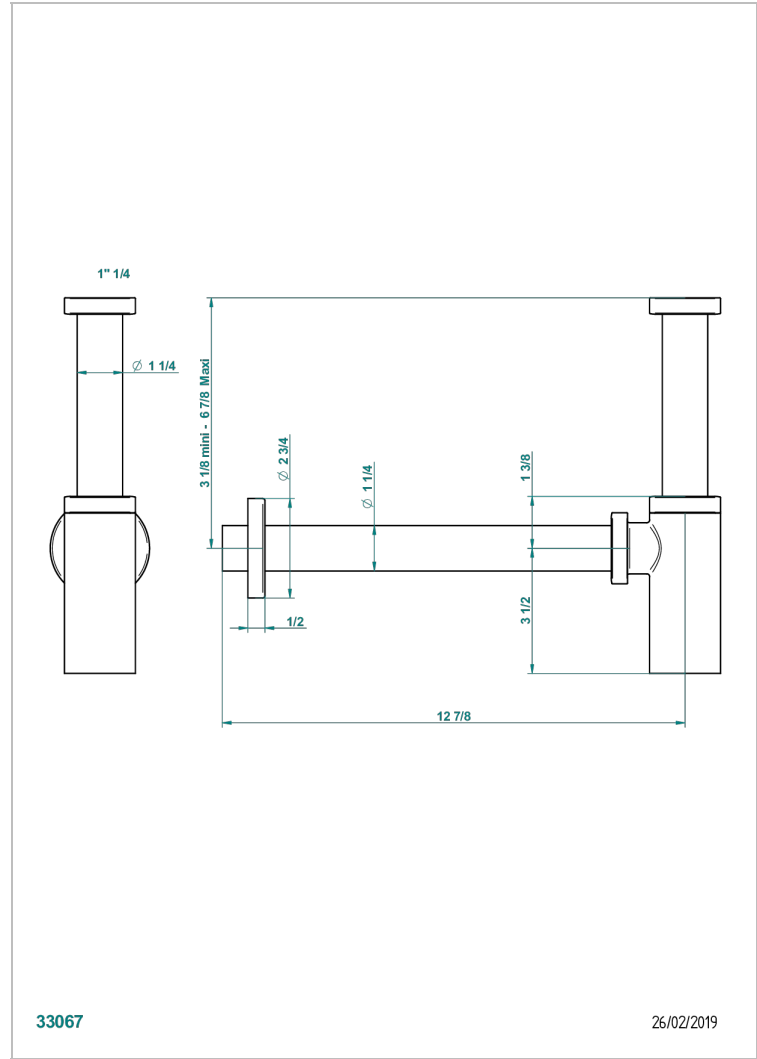

MONTAIGNE LEONARDO GREY MARBLE

G3T-309/S

Bottle Trap only for waste

33067

26/02/2019

CHARACTERISTIC

- Montaigne Leonardo Grey marble
- Bottle Trap only for waste

AVAILABLE FINITIONS