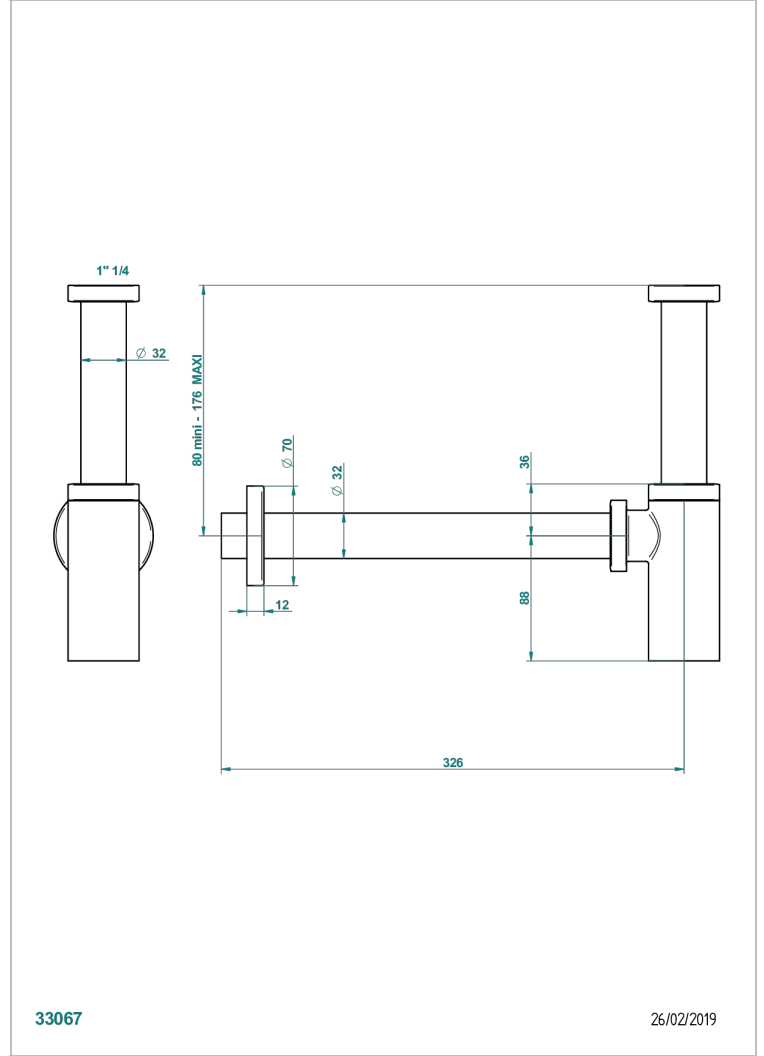

MONTAIGNE LEONARDO GREY MARBLE

G3T-309/S

下水管

特色

- Montaigne Leonardo Grey marble
- 下水管

可选饰面

Black ceram - D30
Blush PVD - H62
Graphite PVD - H64
Matt Umber PVD - H67
Matt blush PVD - H60
Matt graphite PVD - H65