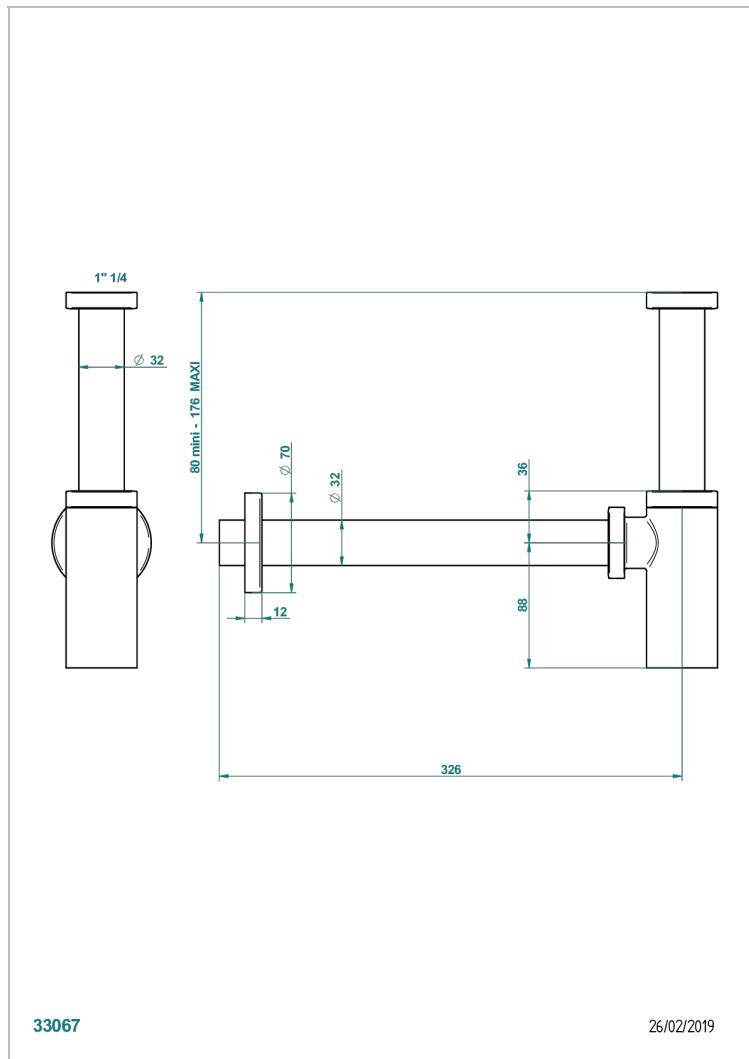

# MONTAIGNE GRAND ANTIQUE MARBLE WITH LEVER

G3S-309/S

Bottle Trap only for waste

33067

26/02/2019