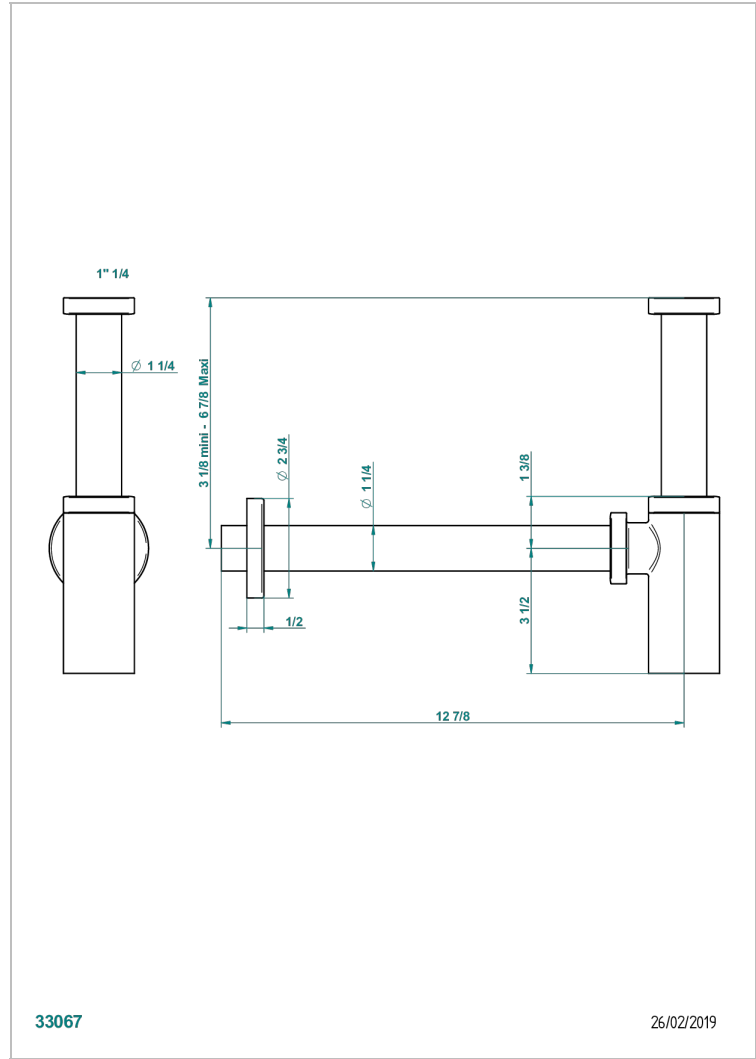

Trap only for waste

33067

26/02/2019

CHARACTERISTIC

- Frivole
- Trap only for waste

AVAILABLE FINITIONS

Black ceram - D30
Blush PVD - H62
Brass color PVD - H49
Brown bronze color PVD - F33
Chrome polished - A02
Chrome polished / gold polished - G02