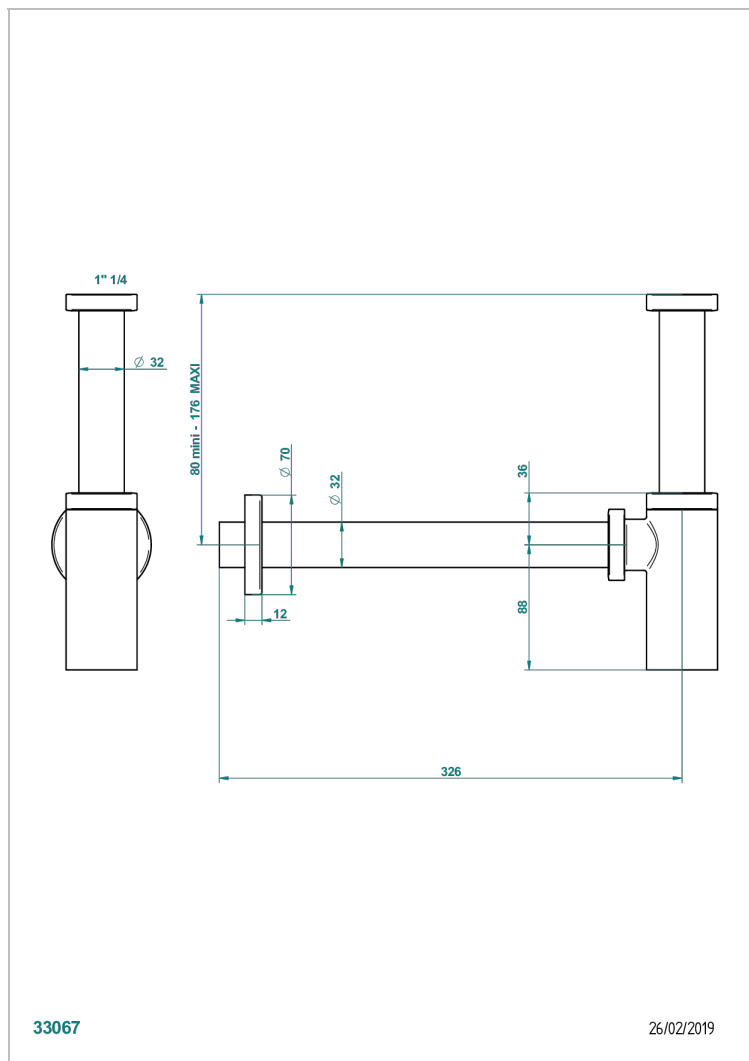

FAUBOURG WHITE PORCELAIN WITH LEVER HANDLES

G2J-309S/US

Trap only for waste

33067

26/02/2019

CHARACTERISTIC

- Faubourg White Porcelain with lever handles
- Trap only for waste

AVAILABLE FINITIONS