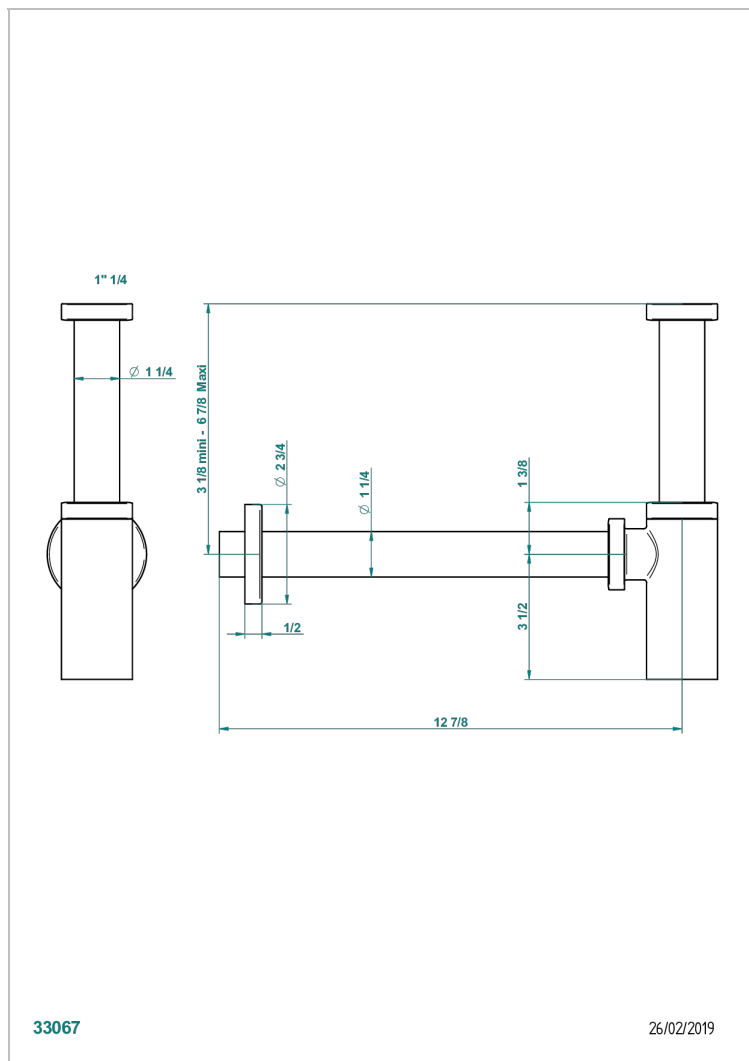

# FAUBOURG WHITE PORCELAIN WITH LEVER HANDLES

G2J-309S/US

Trap only for waste

33067

26/02/2019

## CHARACTERISTIC

- Faubourg White Porcelain with lever handles
- Trap only for waste