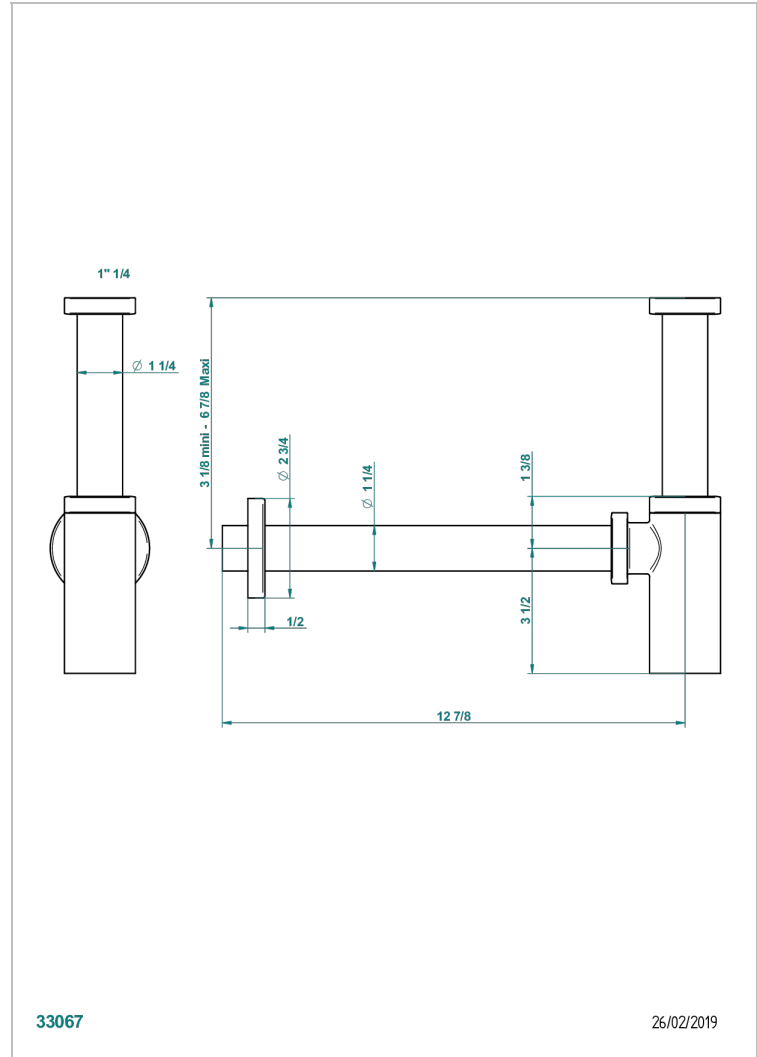

1900 WITH LEVER HANDLES

G28-309S/US

Trap only for waste

CHARACTERISTIC

- 1900 with lever handles
- Trap only for waste

AVAILABLE FINITIONS

Black ceram - D30
Blush PVD - H62
Brass color PVD - H49
Brown bronze color PVD - F33
Chrome polished - A02
Chrome polished / gold polished - G02