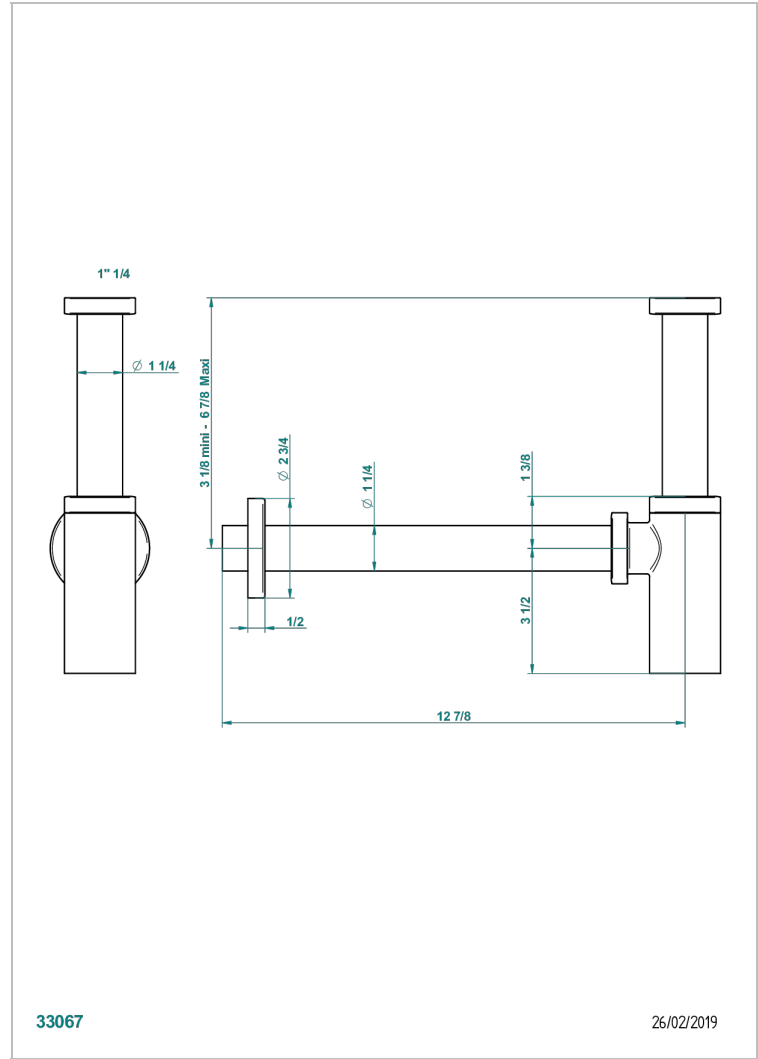

1900

G25-309S/US

Trap only for waste

THG[®]
PARIS

33067

26/02/2019

CARACTERÍSTICAS

- 1900
- Trap only for waste