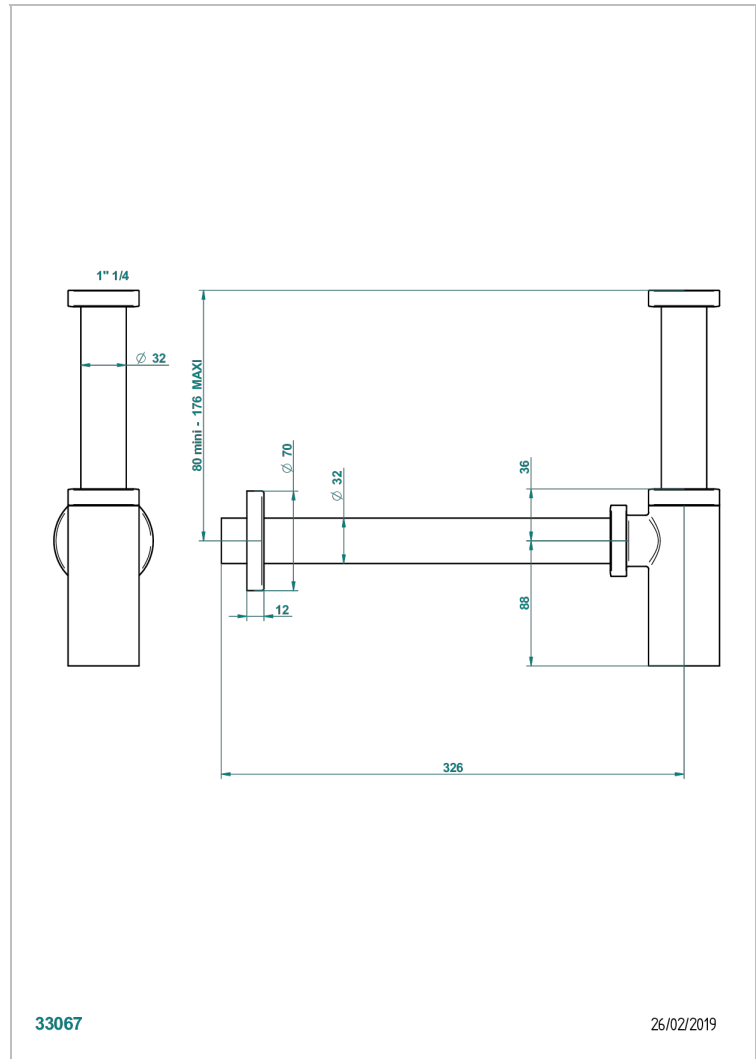

AMOUR DE TRIANON

G24-309S/US

Trap only for waste

THG[®]
PARIS

CHARACTERISTIC

- Amour de Trianon
- Trap only for waste

AVAILABLE FINITIONS

Black ceram - D30
Chrome polished - A02
Chrome polished / gold polished - G02
Copper antique matt, coated - H07
Gold mat - F07
Gold polished - F01