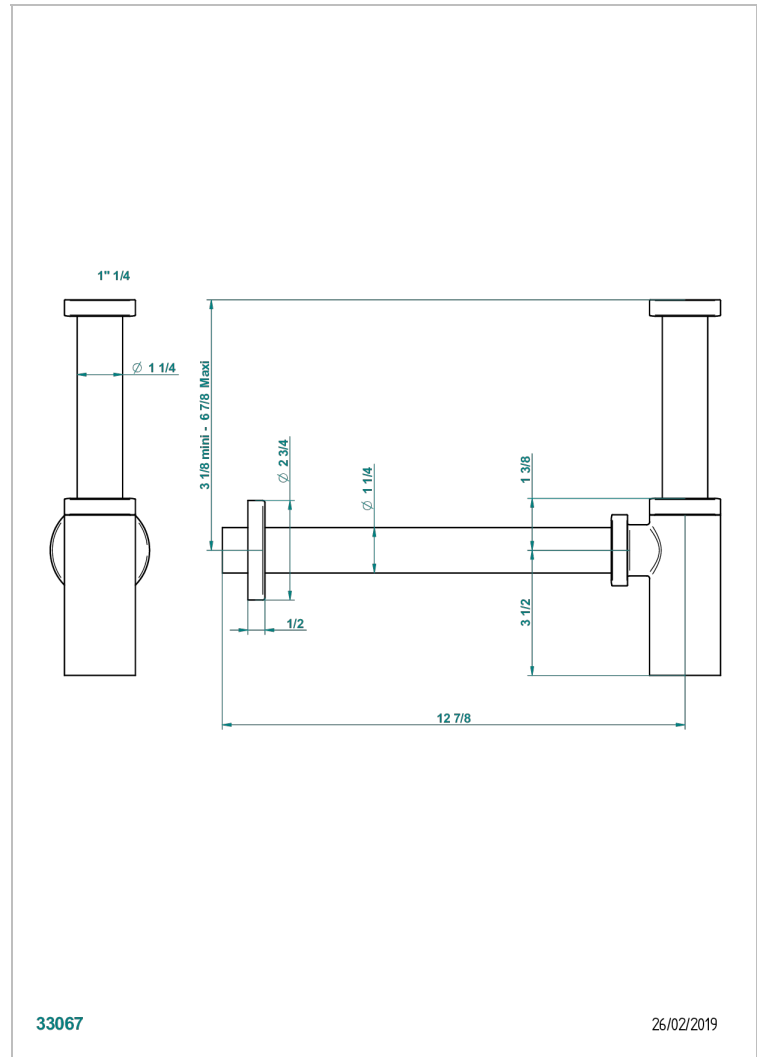

# AMOUR DE TRIANON

G24-309S/US

Trap only for waste