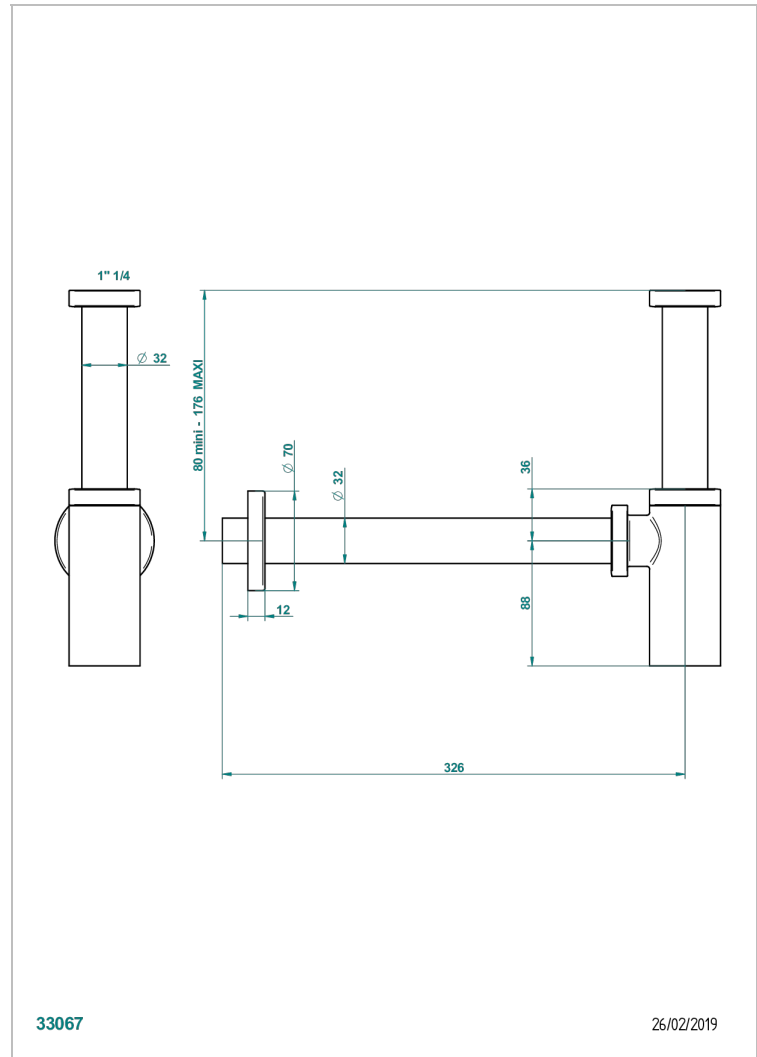

# GENERAL ITEMS

G00-309/S

Bottle Trap only for waste

## CHARACTERISTIC

- General Items
- Bottle Trap only for waste