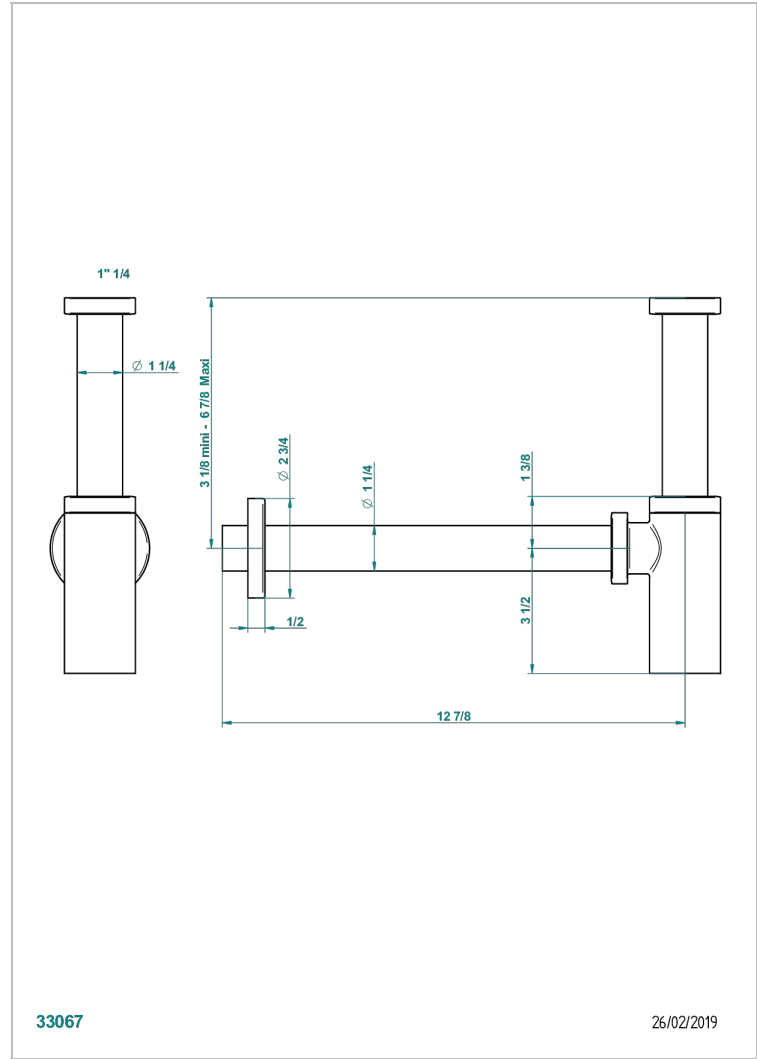

GENERAL ITEMS

G00-309/S

Bottle Trap only for waste

33067

26/02/2019

CHARACTERISTIC

- General Items
- Bottle Trap only for waste

AVAILABLE FINITIONS