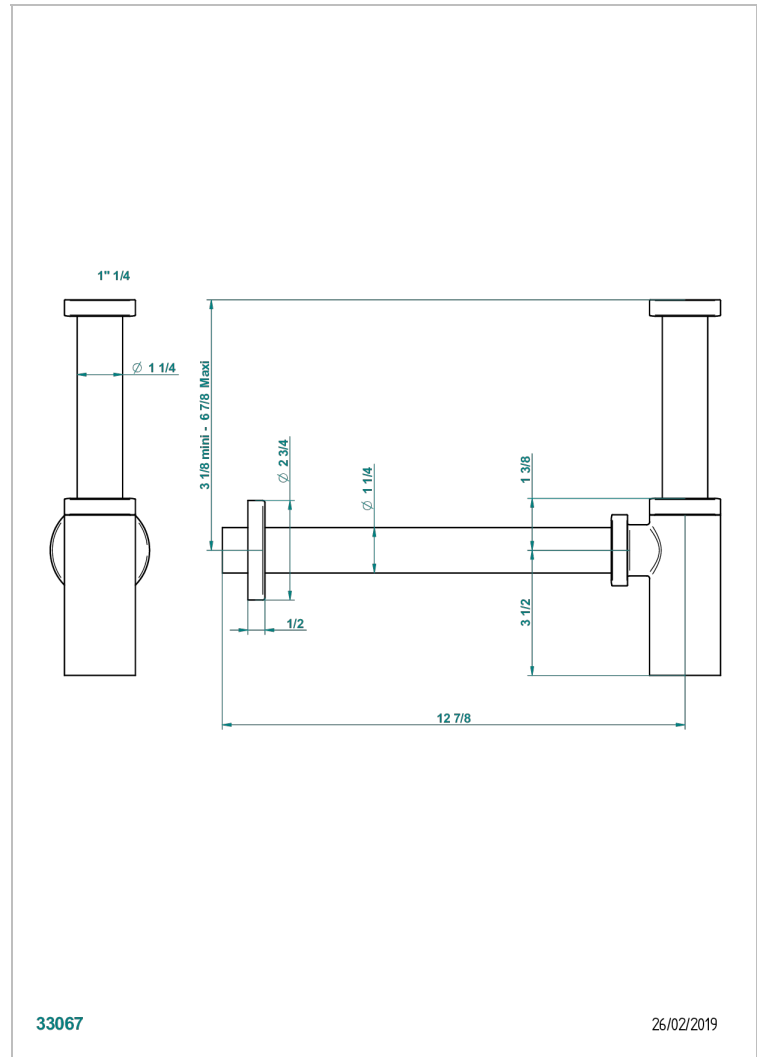

GENERAL ITEMS

G00-309/S

Bottle Trap only for waste

33067

26/02/2019

CHARACTERISTIC

- General Items
- Bottle Trap only for waste

AVAILABLE FINITIONS