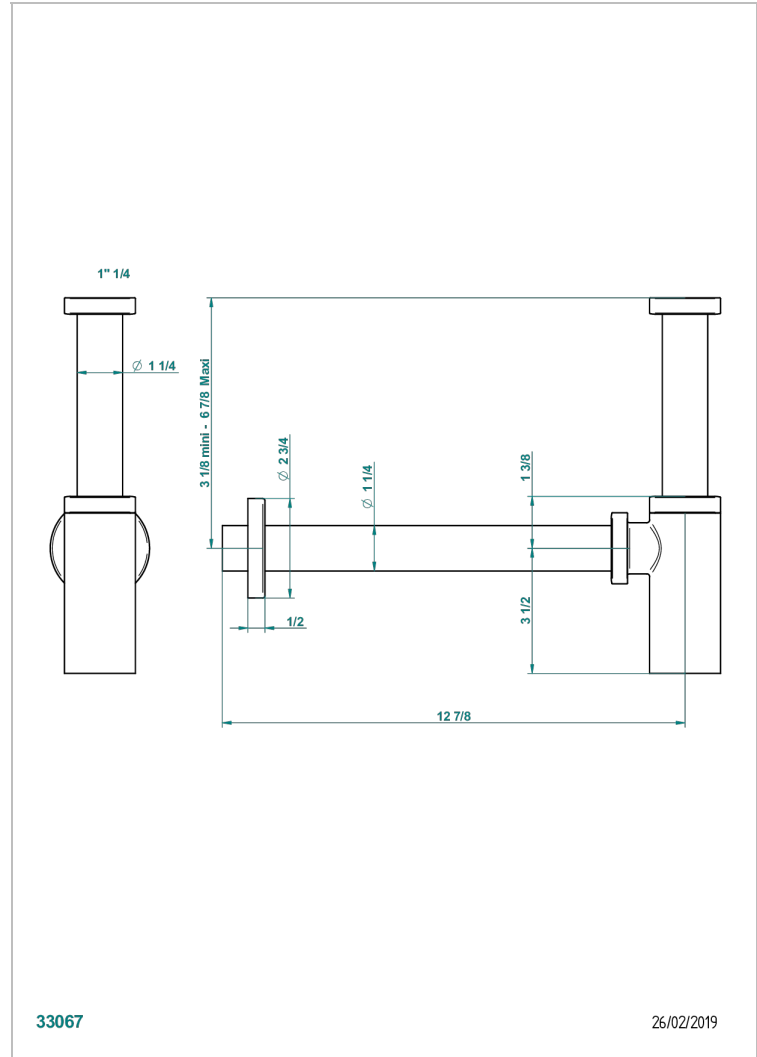

VOGUE RED JASPER

A8N-309S/US

Trap only for waste

33067

26/02/2019

CHARACTERISTIC

- Vogue red Jasper
- Trap only for waste

AVAILABLE FINITIONS